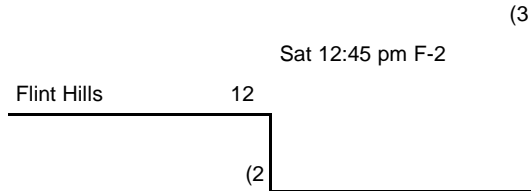

KANSAS AMATEUR SOFTBALL ASSOCIATION

Women's Class D Slow Pitch State Championship

August 7-8, 2010 - Wamego KS

ASA 4 Team 3 Game Format

Winners' Bracket

Clubine & Rettle 2

Circle F Hauling 10

Flint Hills 12