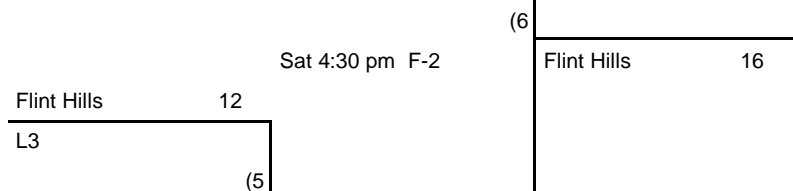

Speedy Turtles 0

Losers' Bracket

Sat 7:00 pm F-4

Clubine & Rettle 3

Speedy Turtles 4

Flint Hills 12

Clubine & Rettle 2

L3