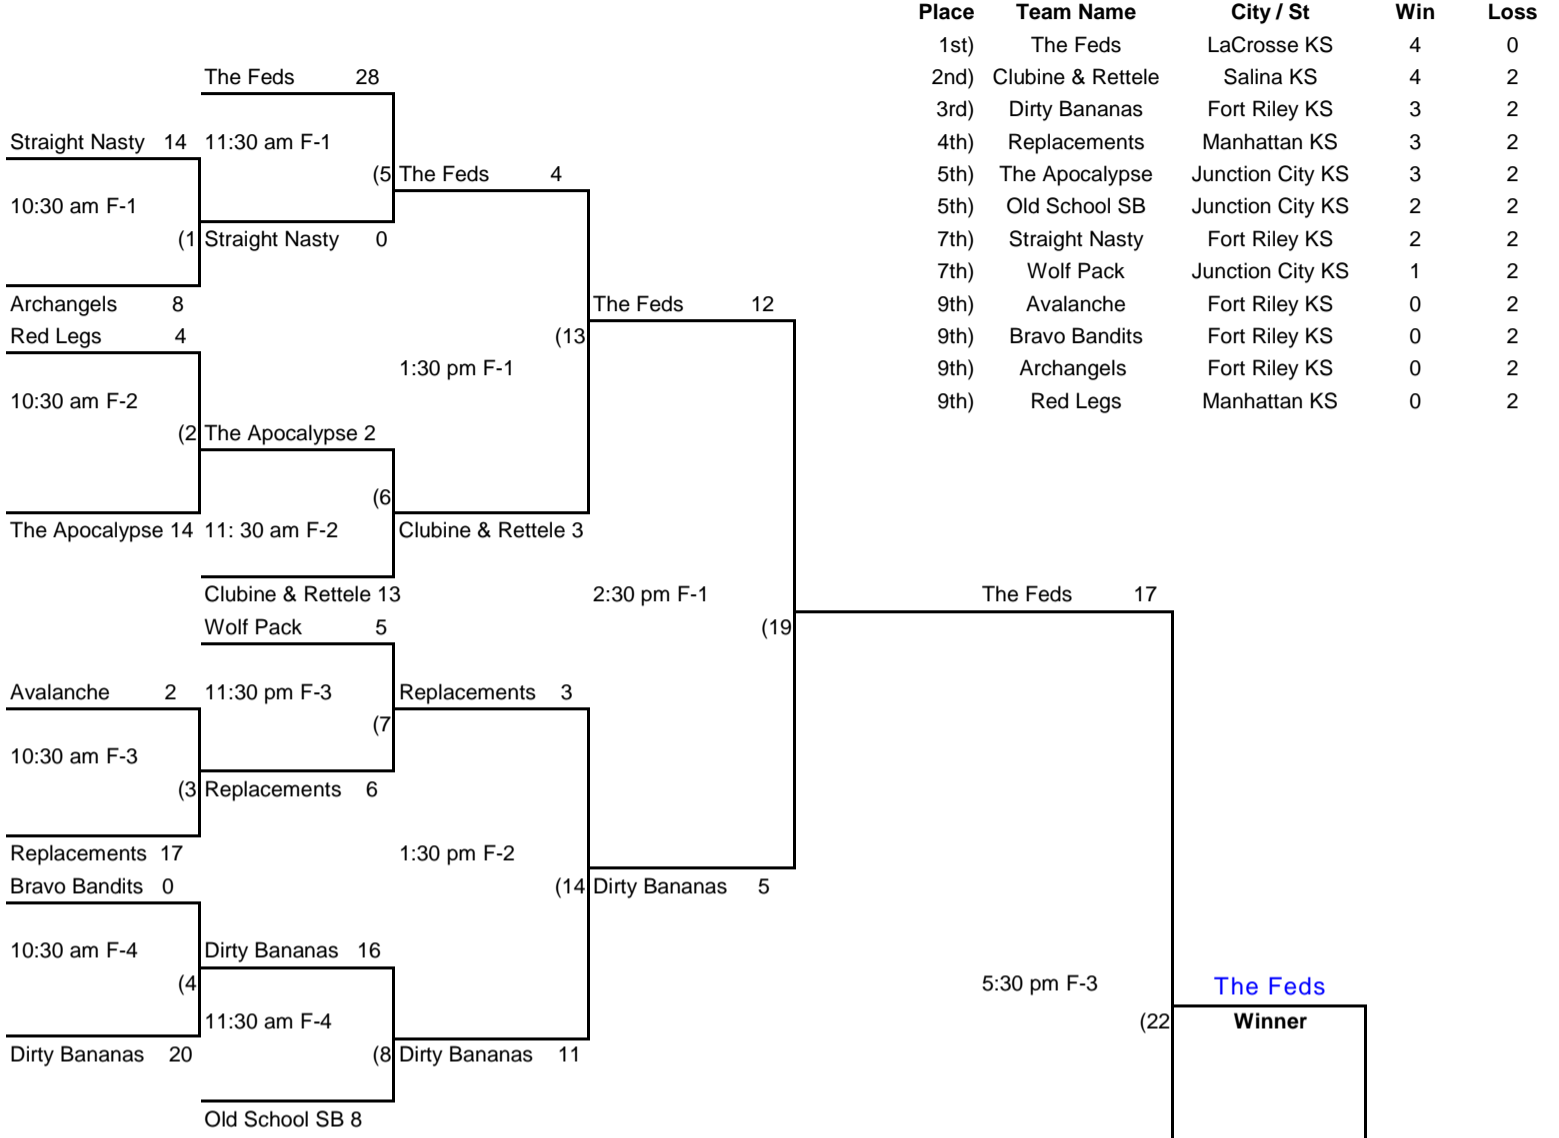

KANSAS AMATEUR SOFTBALL ASSOCIATION

Men's Class D Slow Pitch Memorial Day State Qualifier - Fort Riley KS

12 Team Winners' Bracket

Place	Team Name	City / St	Win	Loss
1st)	The Feds	LaCrosse KS	4	0
2nd)	Clubine & Rettele	Salina KS	4	2
3rd)	Dirty Bananas	Fort Riley KS	3	2
4th)	Replacements	Manhattan KS	3	2
5th)	The Apocalypse	Junction City KS	3	2
5th)	Old School SB	Junction City KS	2	2
7th)	Straight Nasty	Fort Riley KS	2	2
7th)	Wolf Pack	Junction City KS	1	2
9th)	Avalanche	Fort Riley KS	0	2
9th)	Bravo Bandits	Fort Riley KS	0	2
9th)	Archangels	Fort Riley KS	0	2
9th)	Red Legs	Manhattan KS	0	2

Losers' Bracket

The Feds
Winner

Winner

Loser of 22
if 1st loss