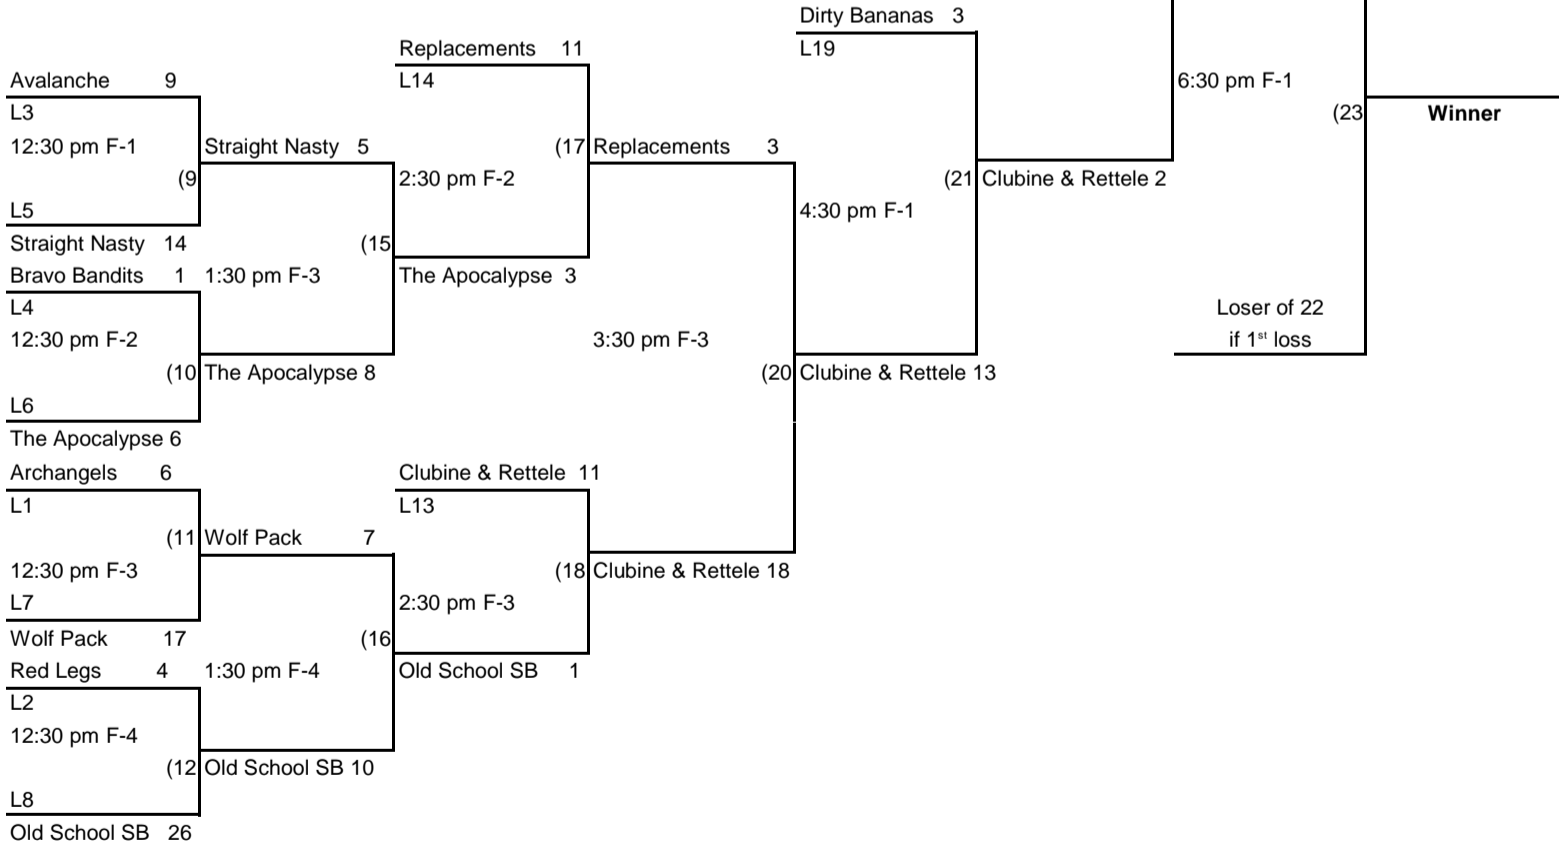

KANSAS AMATEUR SOFTBALL ASSOCIATION

Men's Class D Slow Pitch Memorial Day State Qualifier - Fort Riley KS

12 Team Winners' Bracket

Place	Team Name	City / St	Win	Loss
1st)	The Feds	LaCrosse KS	4	0
2nd)	Clubine & Rettele	Salina KS	4	2
3rd)	Dirty Bananas	Fort Riley KS	3	2
4th)	Replacements	Manhattan KS	3	2
5th)	The Apocalypse	Junction City KS	3	2
5th)	Old School SB	Junction City KS	2	2
7th)	Straight Nasty	Fort Riley KS	2	2
7th)	Wolf Pack	Junction City KS	1	2
9th)	Avalanche	Fort Riley KS	0	2
9th)	Bravo Bandits	Fort Riley KS	0	2
9th)	Archangels	Fort Riley KS	0	2
9th)	Red Legs	Manhattan KS	0	2

Losers' Bracket

The Feds
Winner

Winner

Loser of 22
if 1st loss