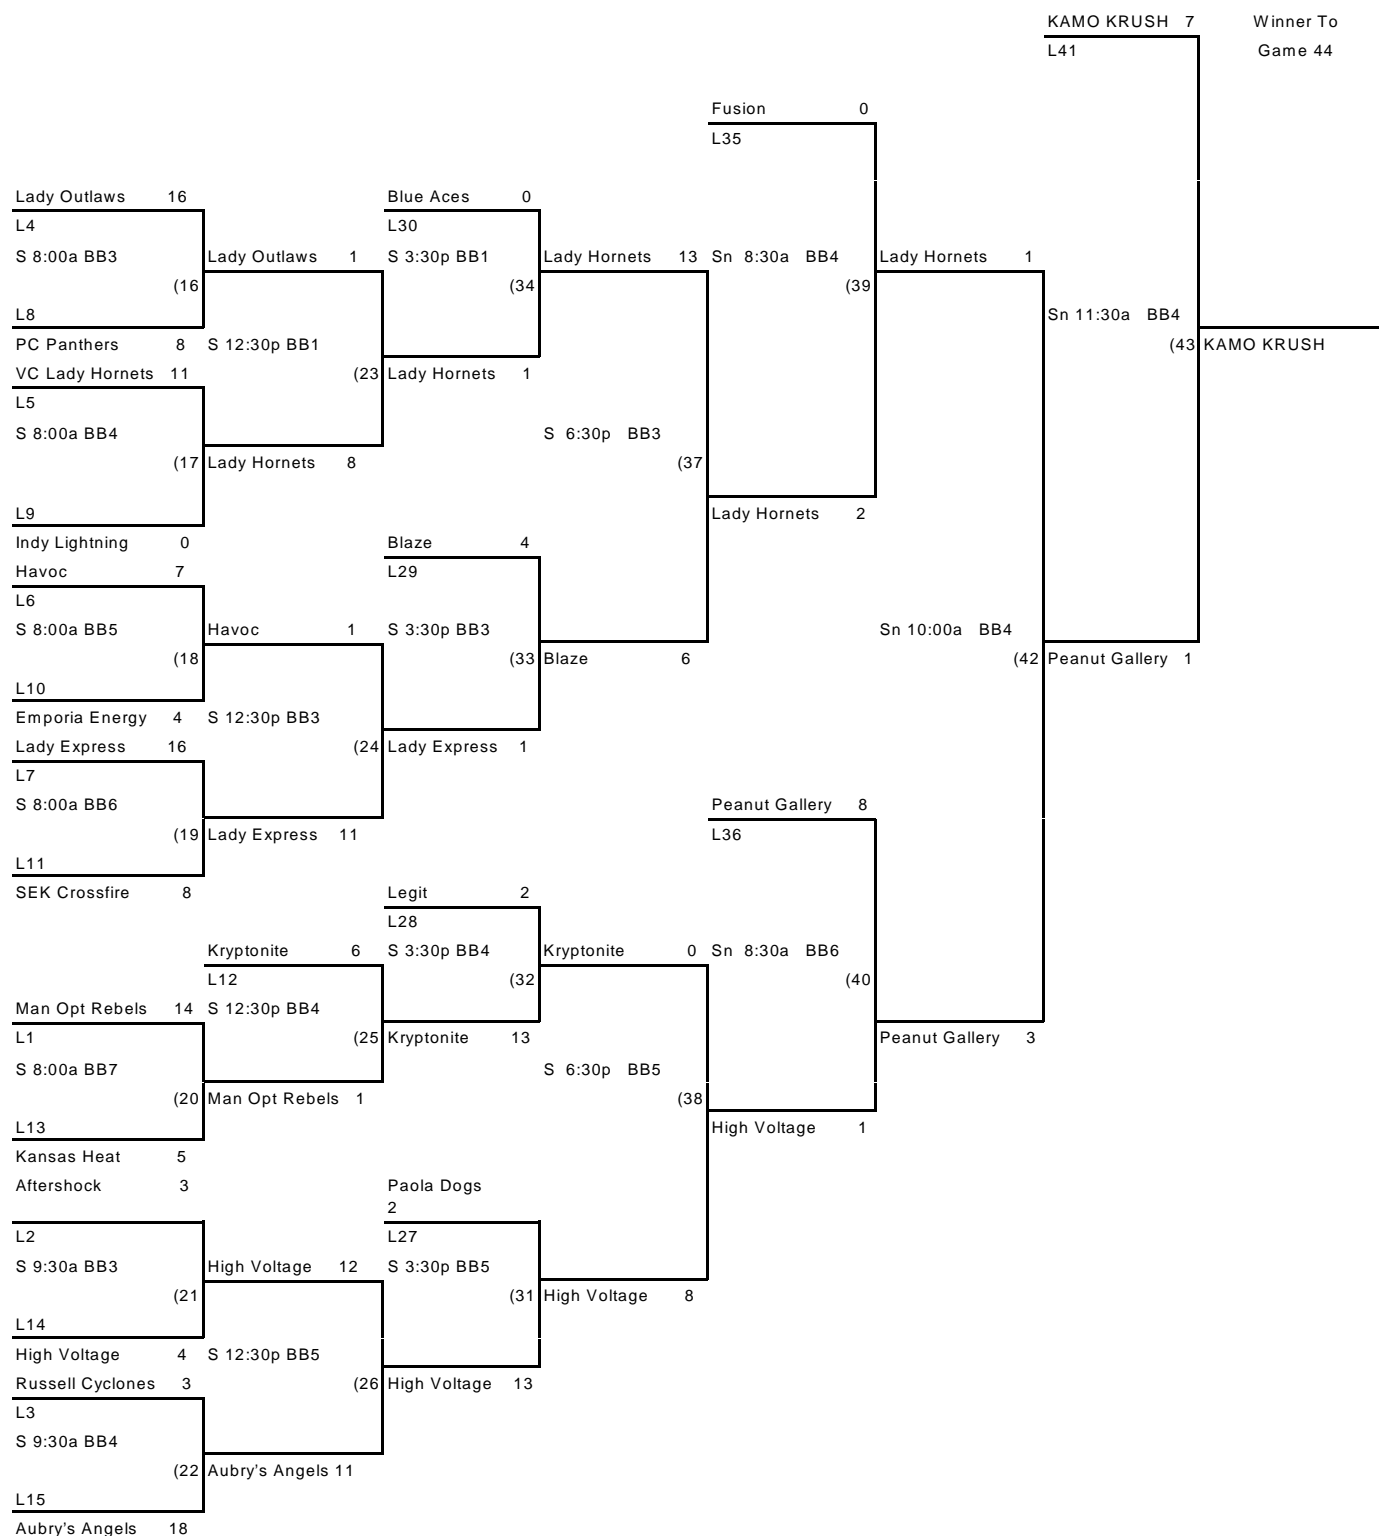

KANSAS AMATEUR SOFTBALL ASSOCIATION

Girls' Class C-Open 16u Fast Pitch State Championship | July 16-18, 2010 - Bill Burke Park - Salina KS

23 Team Winner's Bracket

Place	Team Name	W	L
1st	Salina Rockets	6	0
2nd	KAMO KRUSH, Galena	4	2
3rd	Peanut Gallery, Council Grove	5	2
4th	Valley Center Lady Hornets	5	2
5th	Fusion, Garden Plain	3	2
5th	High Voltage, Columbus	5	2
7th	Blaze, Brookville	3	2
7th	Derby Kryptonite	2	2
9th	Blue Aces, Grainfield	1	2
9th	McPherson Lady Express	2	2
9th	Legit, Concordia	1	2
9th	Paola Dawgs	1	2
13th	Lady Outlaws, Parsons	1	2
13th	Havoc, Wichita	1	2
13th	Manhattan Opt. Rebels	1	2
13th	Aubrys Angles, Topeka	2	2
17th	PC Panthers, Valley Center	0	2
17th	Indy Lightning, Independence	0	2
17th	Emporia Energy 16u	1	2
17th	SEK Crossfire, Chanute	0	2
17th	Kansas Heat, Hoisington	0	2
17th	Aftershock, Wichita	0	2
17th	Russell Cyclones	0	2

KANSAS AMATEUR SOFTBALL ASSOCIATION

Girls' Class C-Open 16u Fast Pitch State Championship

July 16-18, 2010 - Bill Burke Park - Salina KS

23 Team Loser's Bracket

KANSAS AMATEUR SOFTBALL ASSOCIATION

Girls' Class C-Silver 16u Fast Pitch State Championship

July 16-18, 2010 - Bill Burke Park - Salina KS

11 Team Single Elimination Silver Bracket

Place	Team Name	W	L
1st	Emporia Energy	4	0
2nd	Aubry's Angels, Topeka	2	1
3rd	SEK Crossfire, Chanute	1	1
3rd	Indy Lightning, Independence	2	1
5th	Manhattan Opt. Rebels	0	1
5th	Kansas Heat, Hoisington	1	1
5th	Lady Outlaws, Parsons	0	1
5th	Havoc, Wichita0	0	1
9th	PC Panthers, Valley Center	0	1
9th	Aftershock, Wichita	0	1
9th	Russell Cyclones	0	1