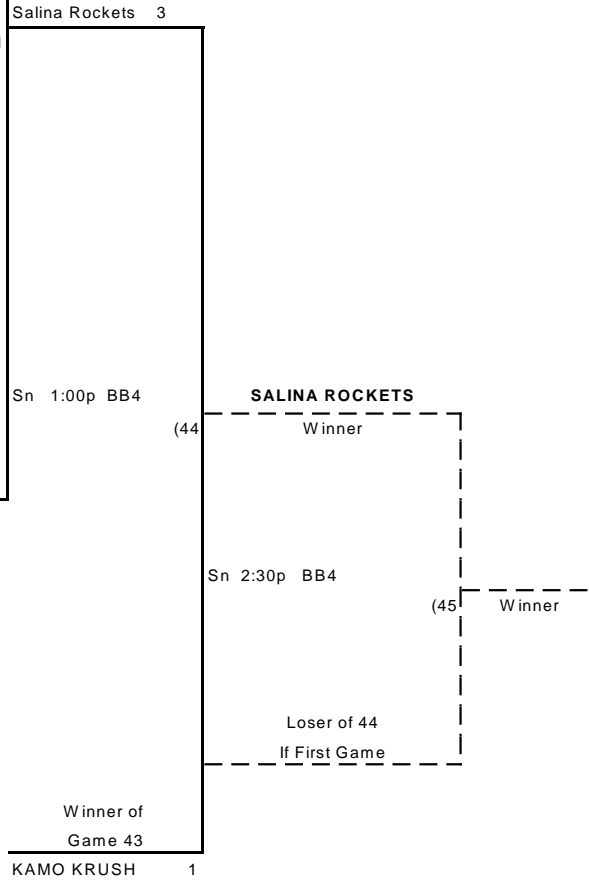

KANSAS AMATEUR SOFTBALL ASSOCIATION

Girls' Class C-Open 16u Fast Pitch State Championship | July 16-18, 2010 - Bill Burke Park - Salina KS

23 Team Winner's Bracket

Place	Team Name	W	L
1st	Salina Rockets	6	0
2nd	KAMO KRUSH, Galena	4	2
3rd	Peanut Gallery, Council Grove	5	2
4th	Valley Center Lady Hornets	5	2
5th	Fusion, Garden Plain	3	2
5th	High Voltage, Columbus	5	2
7th	Blaze, Brookville	3	2
7th	Derby Kryptonite	2	2
9th	Blue Aces, Grainfield	1	2
9th	McPherson Lady Express	2	2
9th	Legit, Concordia	1	2
9th	Paola Dawgs	1	2
13th	Lady Outlaws, Parsons	1	2
13th	Havoc, Wichita	1	2
13th	Manhattan Opt. Rebels	1	2
13th	Aubrys Angles, Topeka	2	2
17th	PC Panthers, Valley Center	0	2
17th	Indy Lightning, Independence	0	2
17th	Emporia Energy 16u	1	2
17th	SEK Crossfire, Chanute	0	2
17th	Kansas Heat, Hoisington	0	2
17th	Aftershock, Wichita	0	2
17th	Russell Cyclones	0	2

KANSAS AMATEUR SOFTBALL ASSOCIATION

Girls' Class C-Open 16u Fast Pitch State Championship

July 16-18, 2010 - Bill Burke Park - Salina KS

23 Team Loser's Bracket

KANSAS AMATEUR SOFTBALL ASSOCIATION

Girls' Class C-Silver 16u Fast Pitch State Championship

July 16-18, 2010 - Bill Burke Park - Salina KS

11 Team Single Elimination Silver Bracket

Place	Team Name	W	L
1st	Emporia Energy	4	0
2nd	Aubry's Angels, Topeka	2	1
3rd	SEK Crossfire, Chanute	1	1
3rd	Indy Lightning, Independence	2	1
5th	Manhattan Opt. Rebels	0	1
5th	Kansas Heat, Hoisington	1	1
5th	Lady Outlaws, Parsons	0	1
5th	Havoc, Wichita0	0	1
9th	PC Panthers, Valley Center	0	1
9th	Aftershock, Wichita	0	1
9th	Russell Cyclones	0	1