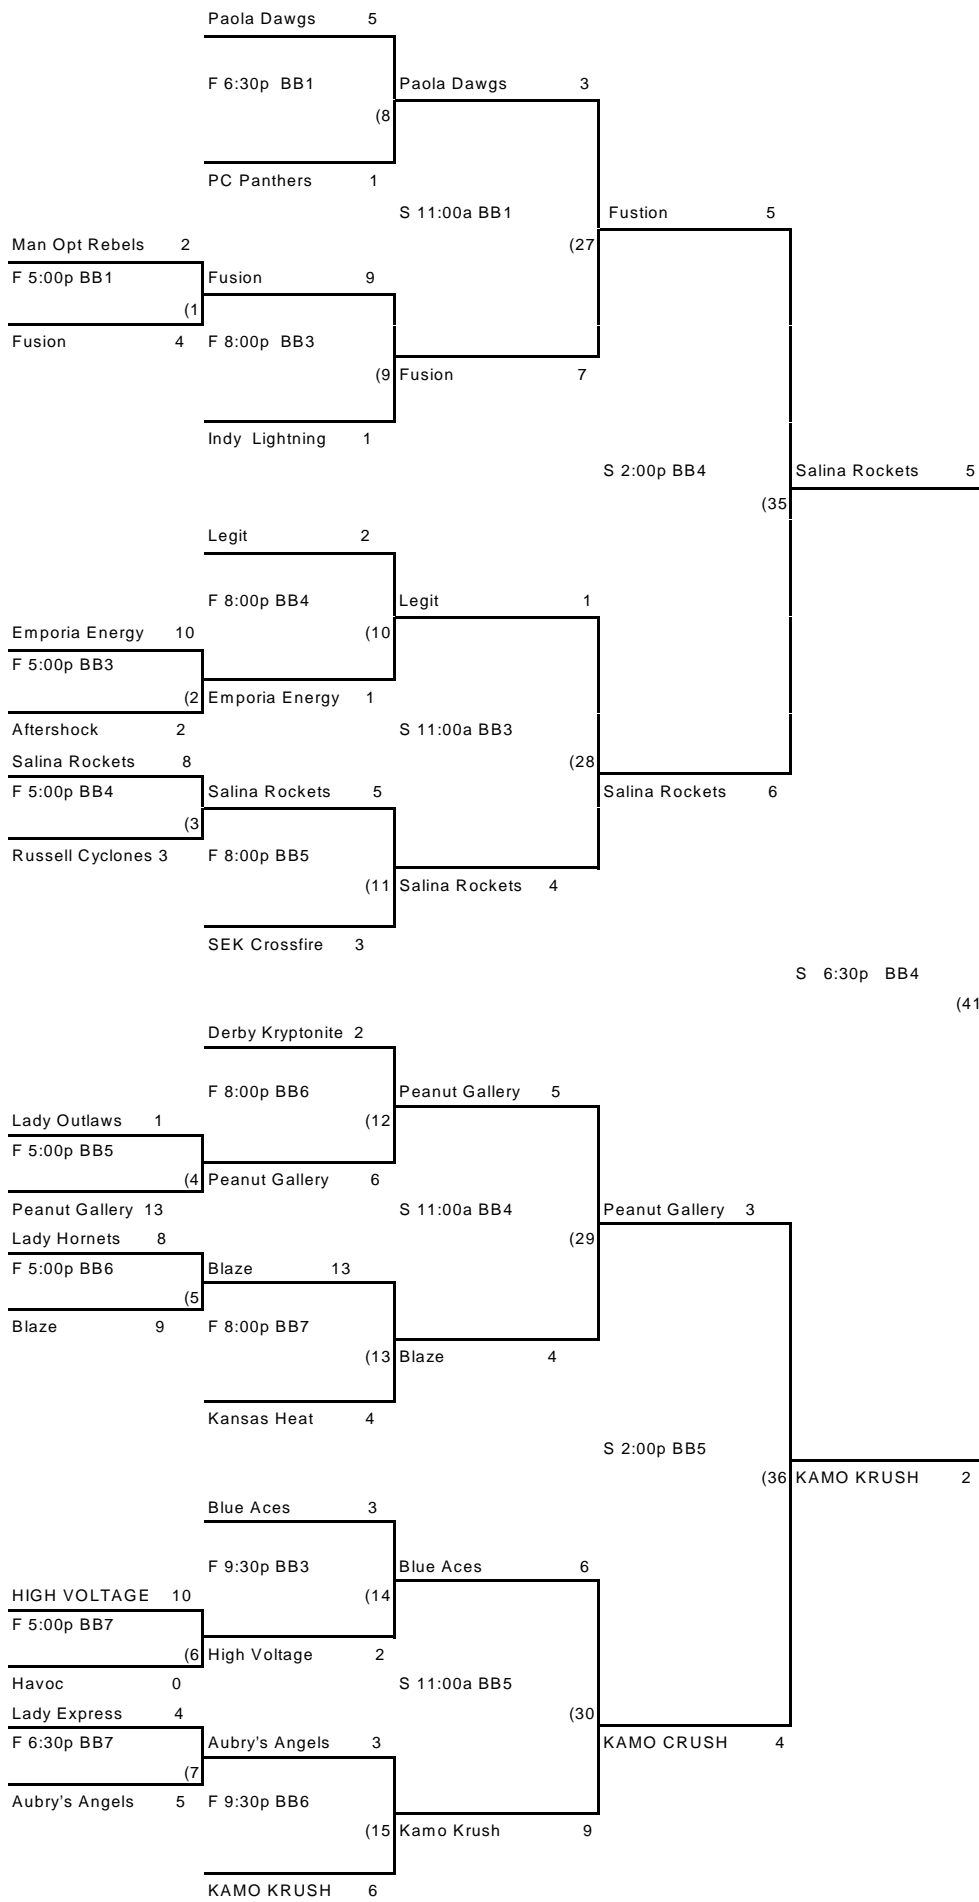

KANSAS AMATEUR SOFTBALL ASSOCIATION

Girls' Class C-Open 16u Fast Pitch State Championship | July 16-18, 2010 - Bill Burke Park - Salina KS

23 Team Winner's Bracket

Place	Team Name	W	L
1st	Salina Rockets	6	0
2nd	KAMO KRUSH, Galena	4	2
3rd	Peanut Gallery, Council Grove	5	2
4th	Valley Center Lady Hornets	5	2
5th	Fusion, Garden Plain	3	2
5th	High Voltage, Columbus	5	2
7th	Blaze, Brookville	3	2
7th	Derby Kryptonite	2	2
9th	Blue Aces, Grainfield	1	2
9th	McPherson Lady Express	2	2
9th	Legit, Concordia	1	2
9th	Paola Dawgs	1	2
13th	Lady Outlaws, Parsons	1	2
13th	Havoc, Wichita	1	2
13th	Manhattan Opt. Rebels	1	2
13th	Aubrys Angles, Topeka	2	2
17th	PC Panthers, Valley Center	0	2
17th	Indy Lightning, Independence	0	2
17th	Emporia Energy 16u	1	2
17th	SEK Crossfire, Chanute	0	2
17th	Kansas Heat, Hoisington	0	2
17th	Aftershock, Wichita	0	2
17th	Russell Cyclones	0	2

KANSAS AMATEUR SOFTBALL ASSOCIATION

Girls' Class C-Open 16u Fast Pitch State Championship

July 16-18, 2010 - Bill Burke Park - Salina KS

23 Team Loser's Bracket

KANSAS AMATEUR SOFTBALL ASSOCIATION

Girls' Class C-Silver 16u Fast Pitch State Championship

July 16-18, 2010 - Bill Burke Park - Salina KS

11 Team Single Elimination Silver Bracket

Place	Team Name	W	L
1st	Emporia Energy	4	0
2nd	Aubry's Angels, Topeka	2	1
3rd	SEK Crossfire, Chanute	1	1
3rd	Indy Lightning, Independence	2	1
5th	Manhattan Opt. Rebels	0	1
5th	Kansas Heat, Hoisington	1	1
5th	Lady Outlaws, Parsons	0	1
5th	Havoc, Wichita0	0	1
9th	PC Panthers, Valley Center	0	1
9th	Aftershock, Wichita	0	1
9th	Russell Cyclones	0	1