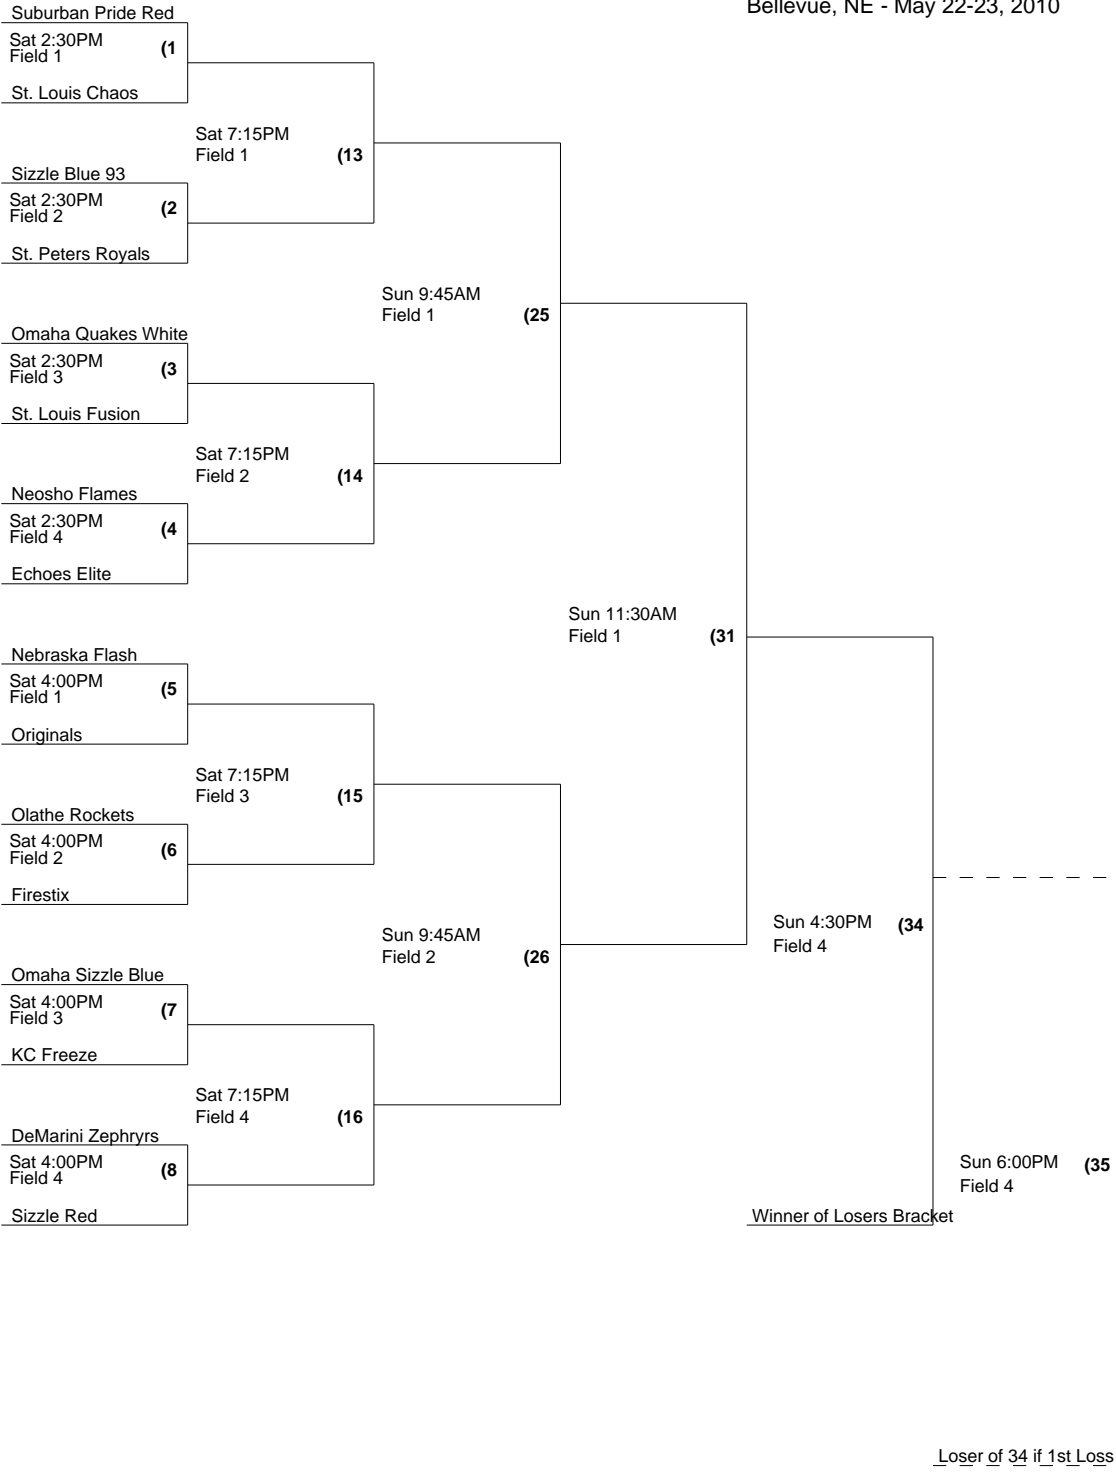

Girl's Fast Pitch 16-Under Class A
 Regional National Hall of Fame Qualifier
 Bellevue, NE - May 22-23, 2010

Winner of Losers Bracket

Loser of 34 if 1st Loss