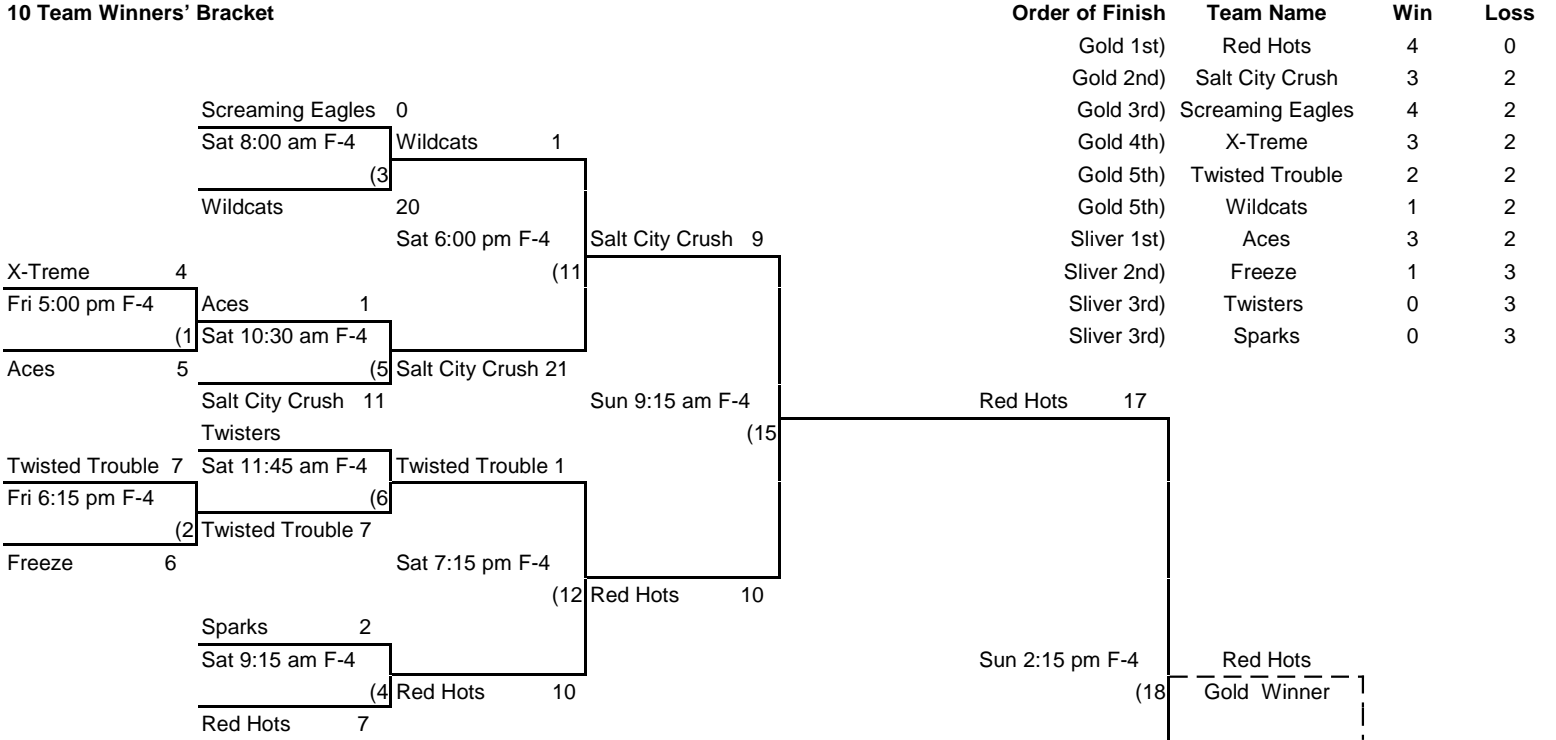

KANSAS ASA REGION 4-5 CHAMPIONSHIP

Girls' 14u Class C Fast Pitch

June 18-20, 2010 - Broadway Sports Complex - Winfield KS

All games played on Field 4

10 Team Winners' Bracket

Losers' Bracket

KANSAS ASA REGION 4-5 CHAMPIONSHIP

Girls' 14u Class C Fast Pitch

June 18-20, 2010 - Broadway Sports Complex - Winfield KS

All games played on Field 3

Four Team Single Elimination Silver Bracket