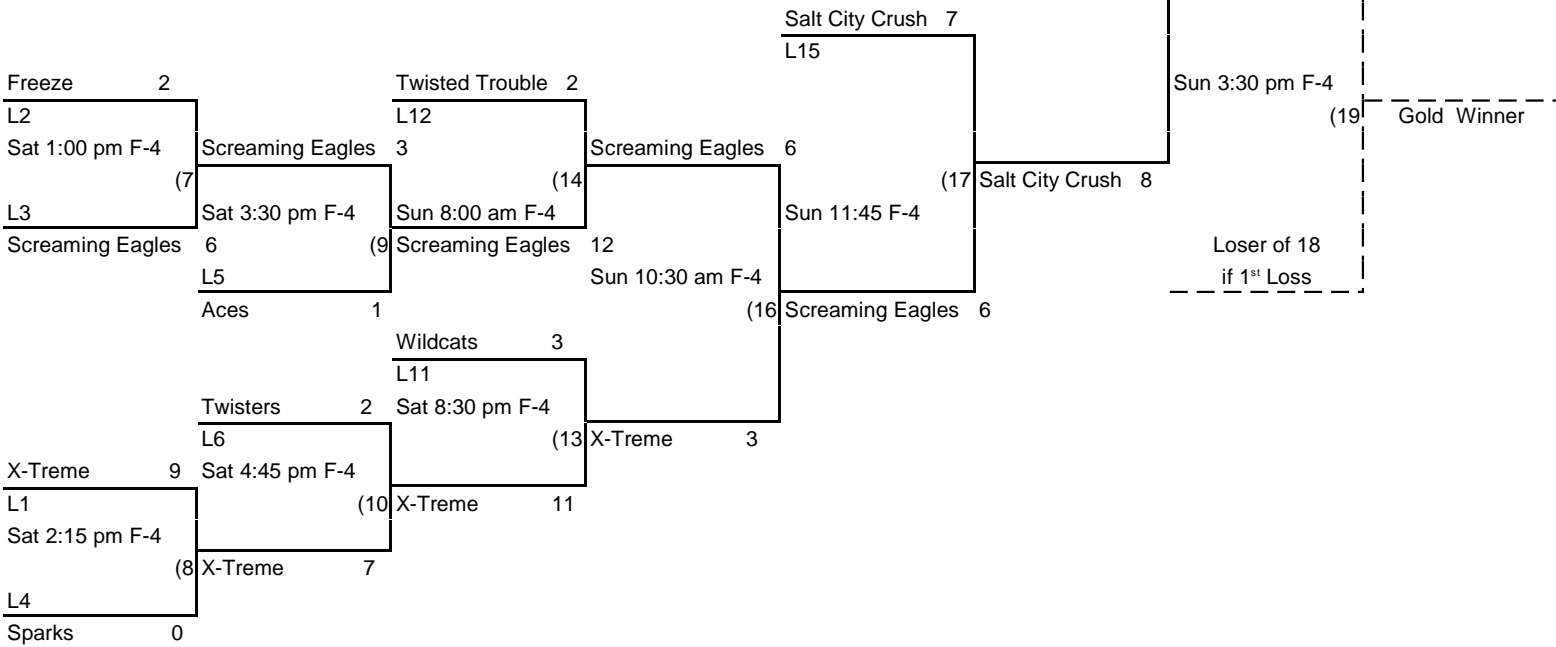

KANSAS ASA REGION 4-5 CHAMPIONSHIP

Girls' 14u Class C Fast Pitch

June 18-20, 2010 - Broadway Sports Complex - Winfield KS

All games played on Field 4

10 Team Winners' Bracket

Losers' Bracket

KANSAS ASA REGION 4-5 CHAMPIONSHIP

Girls' 14u Class C Fast Pitch

June 18-20, 2010 - Broadway Sports Complex - Winfield KS

All games played on Field 3

Four Team Single Elimination Silver Bracket