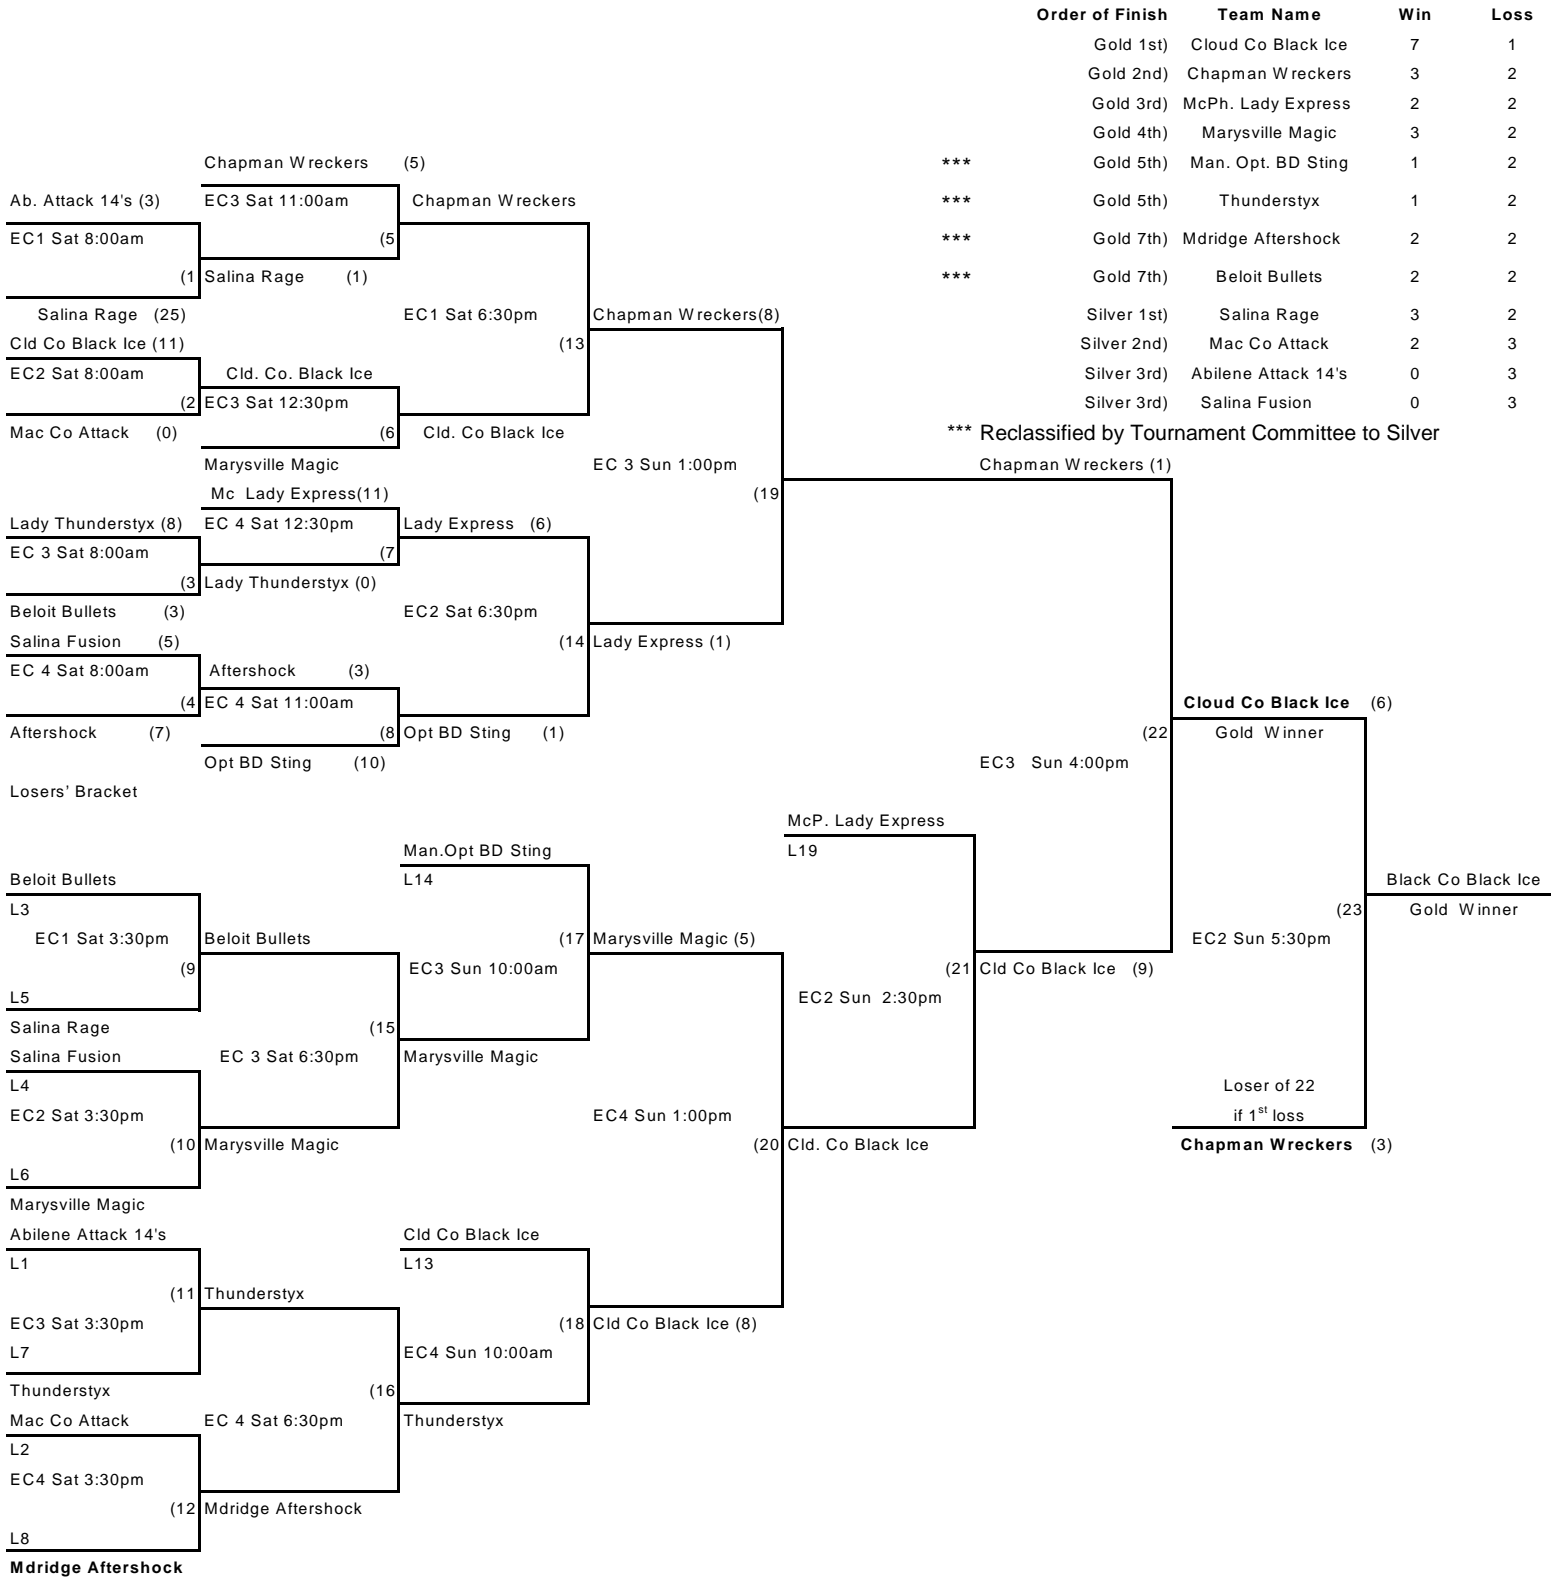

KANSAS ASA REGION 3 14U C CHAMPIONSHIP

June 26-27, 2010 - East Crawford Recreation - Salina KS

12 Team Winners' Bracket

Order of Finish	Team Name	Win	Loss
Gold 1st)	Cloud Co Black Ice	7	1
Gold 2nd)	Chapman Wreckers	3	2
Gold 3rd)	McPh. Lady Express	2	2
Gold 4th)	Marysville Magic	3	2
Gold 5th)	Man. Opt. BD Sting	1	2
Gold 5th)	Thunderstyx	1	2
Gold 7th)	Mdridge Aftershock	2	2
Gold 7th)	Beloit Bullets	2	2
Silver 1st)	Salina Rage	3	2
Silver 2nd)	Mac Co Attack	2	3
Silver 3rd)	Abilene Attack 14's	0	3
Silver 3rd)	Salina Fusion	0	3

*** Reclassified by Tournament Committee to Silver

KANSAS ASA REGION 3 14U C CHAMPIONSHIP

June 26-27, 2010 - East Crawford Recreation - Salina KS

4 Team Single Elimination Silver Bracket