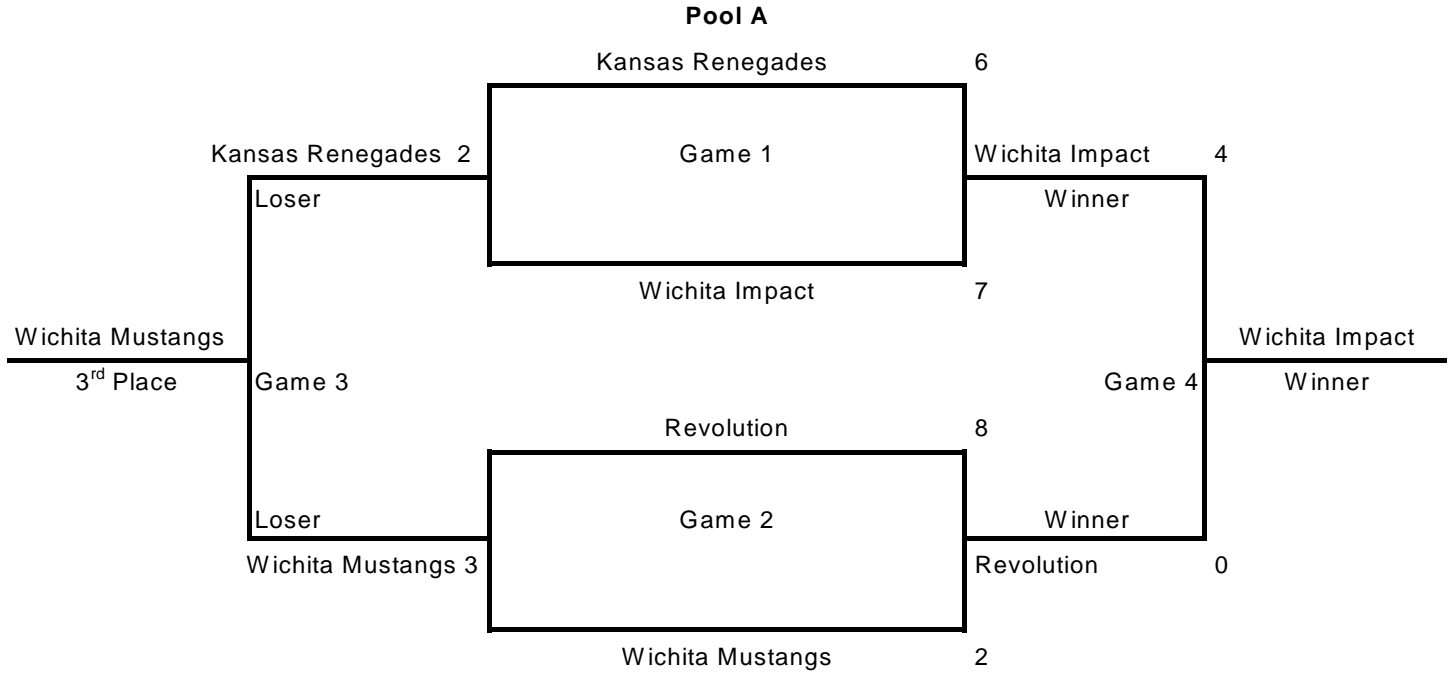

KANSAS AMATEUR SOFTBALL ASSOCIATION
Girls Class A 14u Fast Pitch State Championship
June 25- 27, 2010 - Bill Burke Park - Salina, KS

4 Team 4 Game

KANSAS AMATEUR SOFTBALL ASSOCIATION

Girls Class A 14u Fast Pitch State Championship

June 25- 27, 2010 - Bill Burke Park - Salina, KS

4 Team Winner's Bracket

Revolution 5

P-A - # 2 Seed

Wichita Mustangs 8

(1)

P-A - # 3 Seed

Wichita Mustangs 6

Wichita Impact 6

P-A - # 1 Seed

(2)

Wichita Impact 4

P-A - # 4 Seed

Kansas Renegades 4

Wichita Mustangs 10

(3)

(6)

Wichita Mustangs

Winner

4 Team Loser's Bracket

Wichita Impact 3

L3

Revolution 2

L1