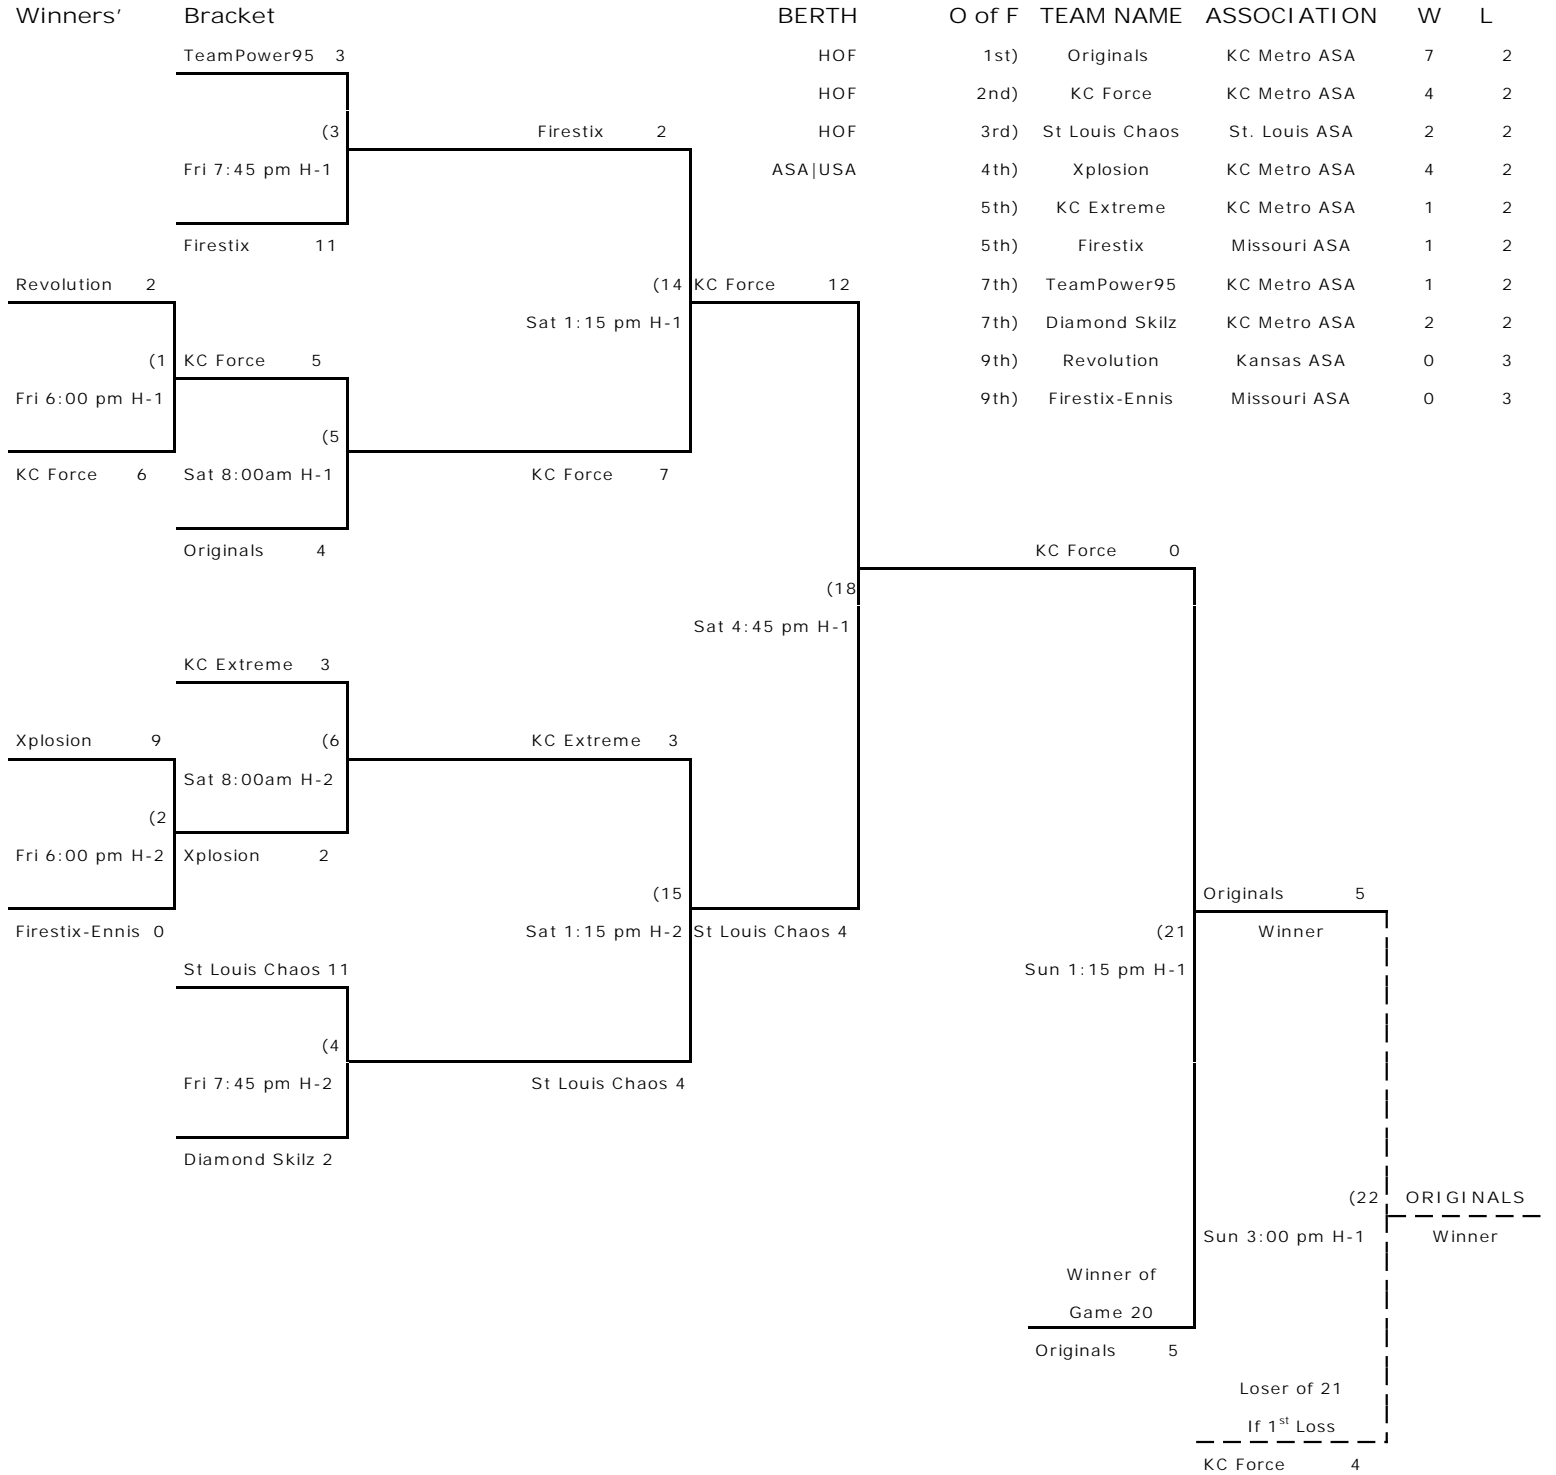

ASA MID-AMERICA REGION (12)

Girls' Class A 14u

ASA|USA National & Hall of Fame Qualifier

June 4-6, 2010 - TPS Hummer Sports Park - Topeka KS

ASA 10 Team Three Game Format

ASA MID-AMERICA REGION (12)

Girls' Class A 14u

USA|ASA National & Hall of Fame Qualifier

June 4-6, 2010 - TPS Hummer Sports Park - Topeka KS

ASA 10 Team 3 Game Format
Losers' Bracket

Kansas ASA, Inc.