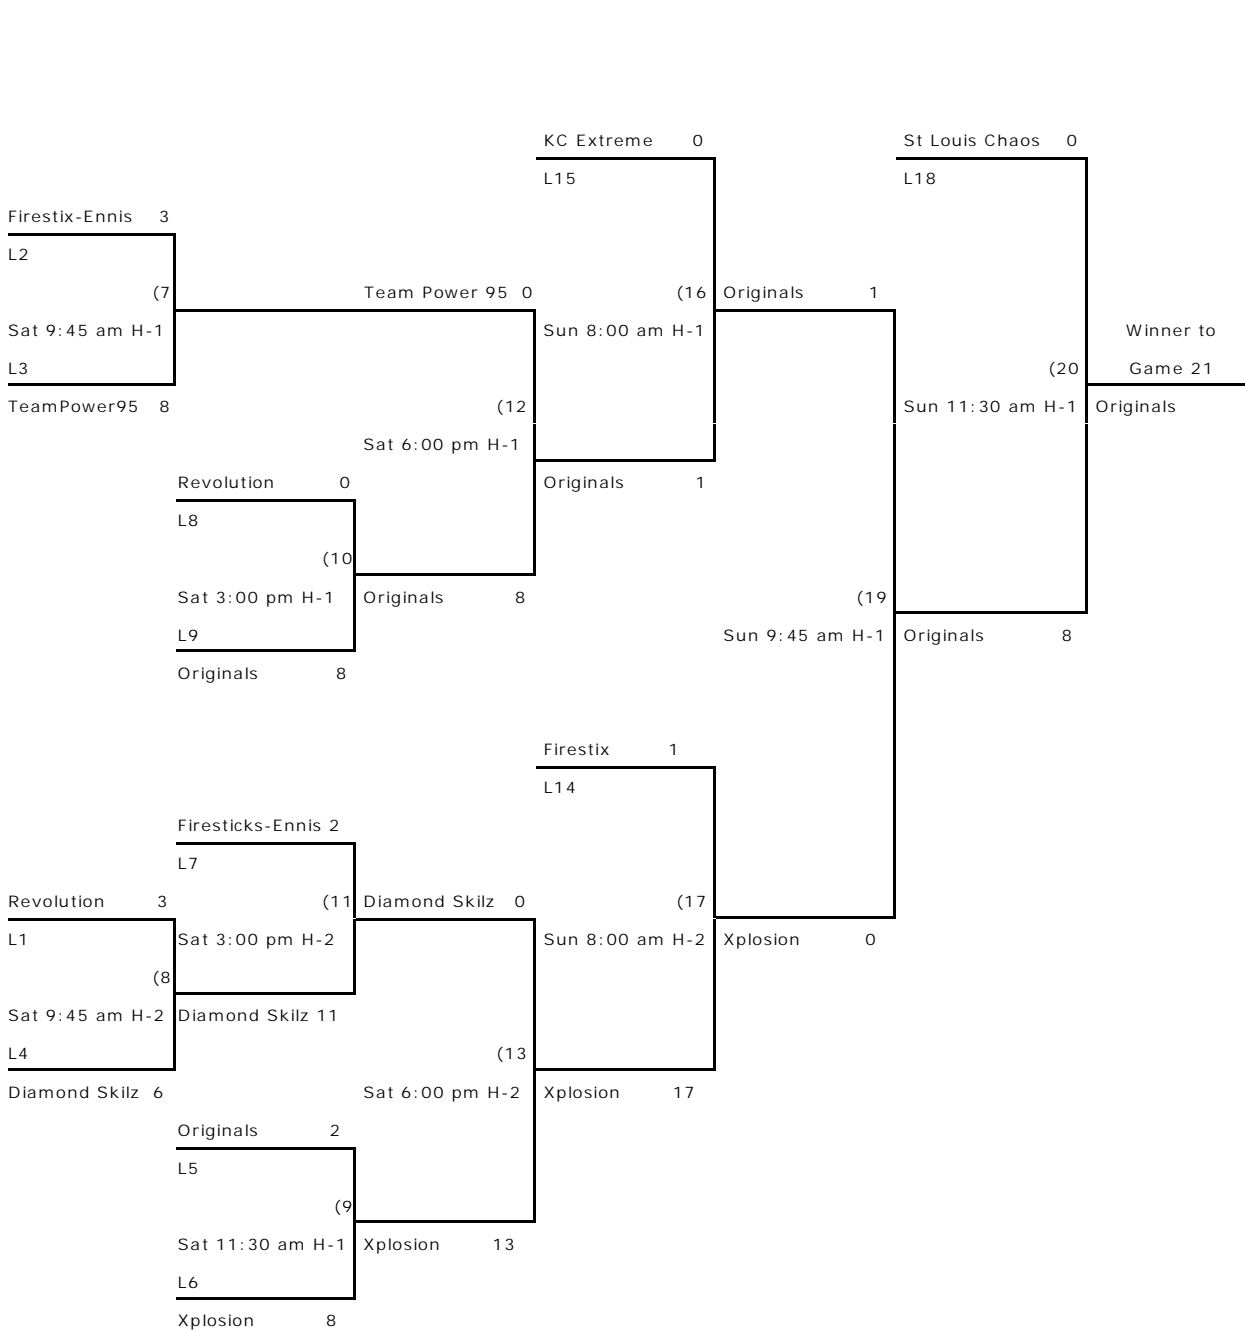

ASA MID-AMERICA REGION (12)

Girls' Class A 14u

ASA|USA National & Hall of Fame Qualifier

June 4-6, 2010 - TPS Hummer Sports Park - Topeka KS

ASA 10 Team Three Game Format

ASA MID-AMERICA REGION (12)

Girls' Class A 14u

USA|ASA National & Hall of Fame Qualifier

June 4-6, 2010 - TPS Hummer Sports Park - Topeka KS

ASA 10 Team 3 Game Format
Losers' Bracket

Kansas ASA, Inc.