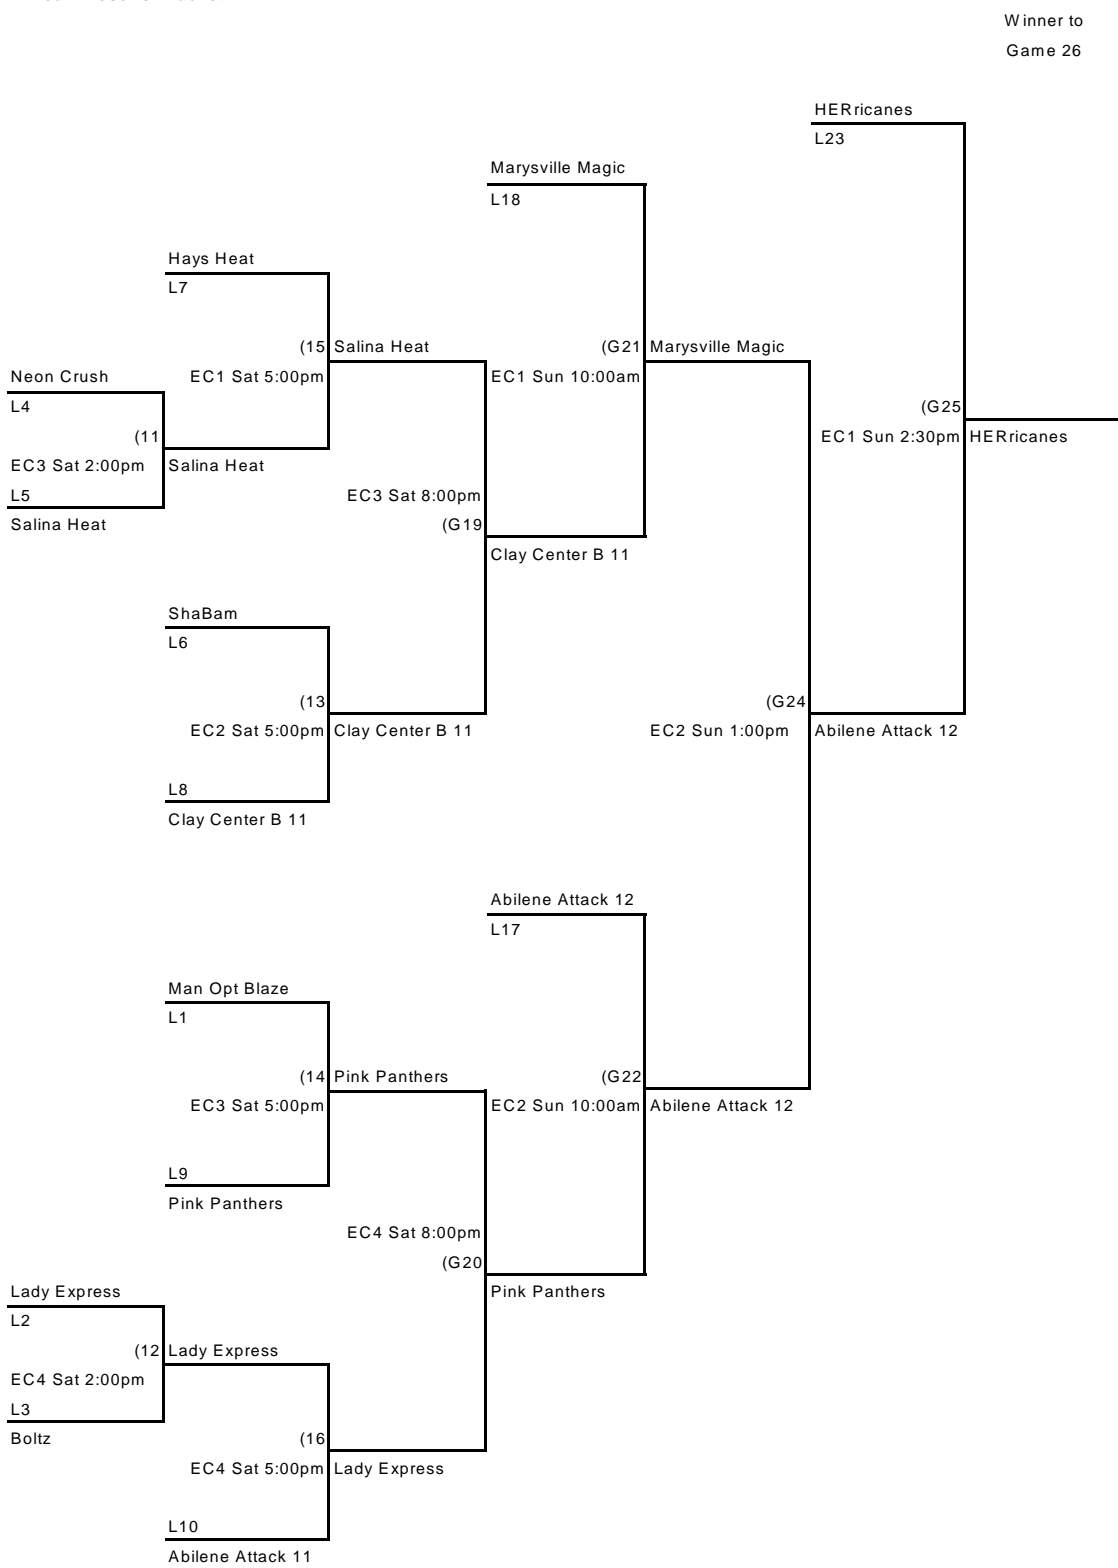

KANSAS ASA REGION 3 12U C CHAMPIONSHIP

June 26th / 27th , 2010 East Crawford Recreation

Salina, Ks

14 Team Winners' Bracket

O of F	Team Name	Win	Loss
Gold 1st)	W.H.A.M.	4	0
Gold 2nd)	HERricanes	3	2
Gold 3rd)	Ab. Attack 12	4	2
Gold 4th)	Msv. Magic	2	2
Gold 5th)	Pink Panthers	2	2
Gold 5th)	Clay Center B 11	2	2
Gold 7th)	Salina Heat	1	2
Gold 7th)	Lady Express	1	2
Silver 1st)	Abilene Attack 11	3	2
Silver 2nd)	ShaBam	2	3
Silver 3rd)	Neon Crush	1	3
Silver 3rd)	Hays Heat	1	3
Silver 5th)	Boltz	0	3
Silver 5th)	Man Opt Blaze	0	3

*** Reclassified by Tournament Committee to Silver

KANSAS ASA REGION 3 12U C CHAMPIONSHIP

June 26th / 27th, 2010

14 Team Loser's Bracket

KANSAS ASA REGION 3 12U CHAMPIONSHIP

June 26th / 27th, 2010

Six Team Single Elimination Silver Bracket