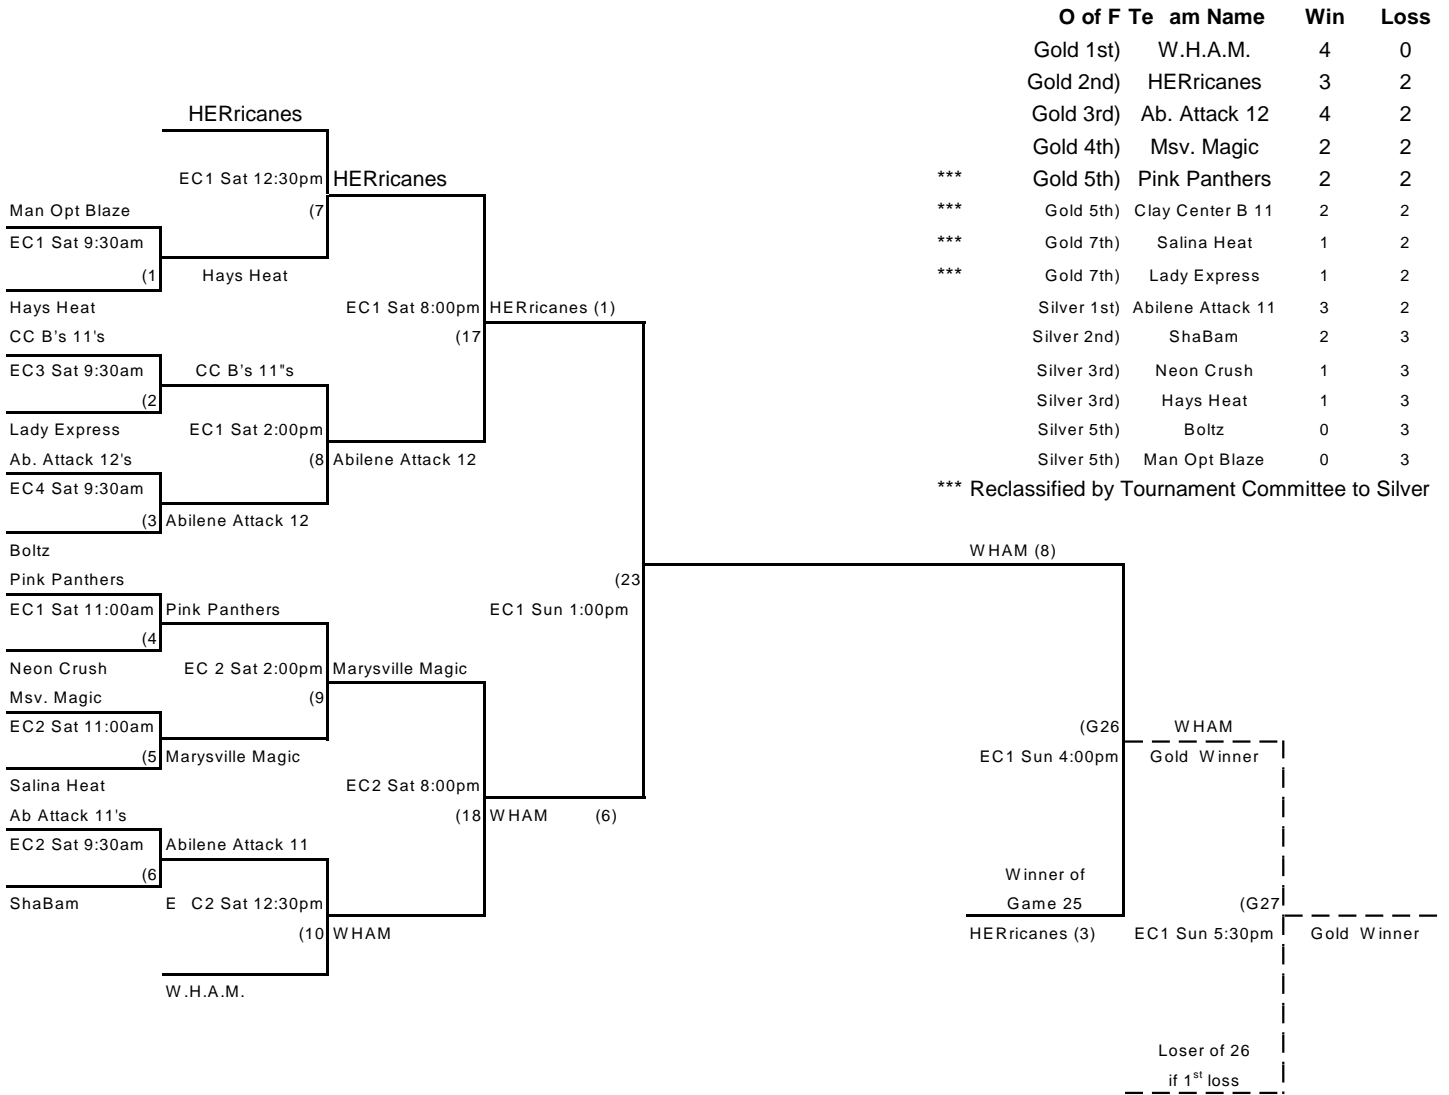

KANSAS ASA REGION 3 12U C CHAMPIONSHIP

June 26th / 27th , 2010 East Crawford Recreation

Salina, Ks

14 Team Winners' Bracket

O of F	Team Name	Win	Loss
Gold 1st)	W.H.A.M.	4	0
Gold 2nd)	HERricanes	3	2
Gold 3rd)	Ab. Attack 12	4	2
Gold 4th)	Msv. Magic	2	2
Gold 5th)	Pink Panthers	2	2
Gold 5th)	Clay Center B 11	2	2
Gold 7th)	Salina Heat	1	2
Gold 7th)	Lady Express	1	2
Silver 1st)	Abilene Attack 11	3	2
Silver 2nd)	ShaBam	2	3
Silver 3rd)	Neon Crush	1	3
Silver 3rd)	Hays Heat	1	3
Silver 5th)	Boltz	0	3
Silver 5th)	Man Opt Blaze	0	3

*** Reclassified by Tournament Committee to Silver

KANSAS ASA REGION 3 12U C CHAMPIONSHIP

June 26th / 27th, 2010

14 Team Loser's Bracket

KANSAS ASA REGION 3 12U CHAMPIONSHIP

June 26th / 27th, 2010

Six Team Single Elimination Silver Bracket