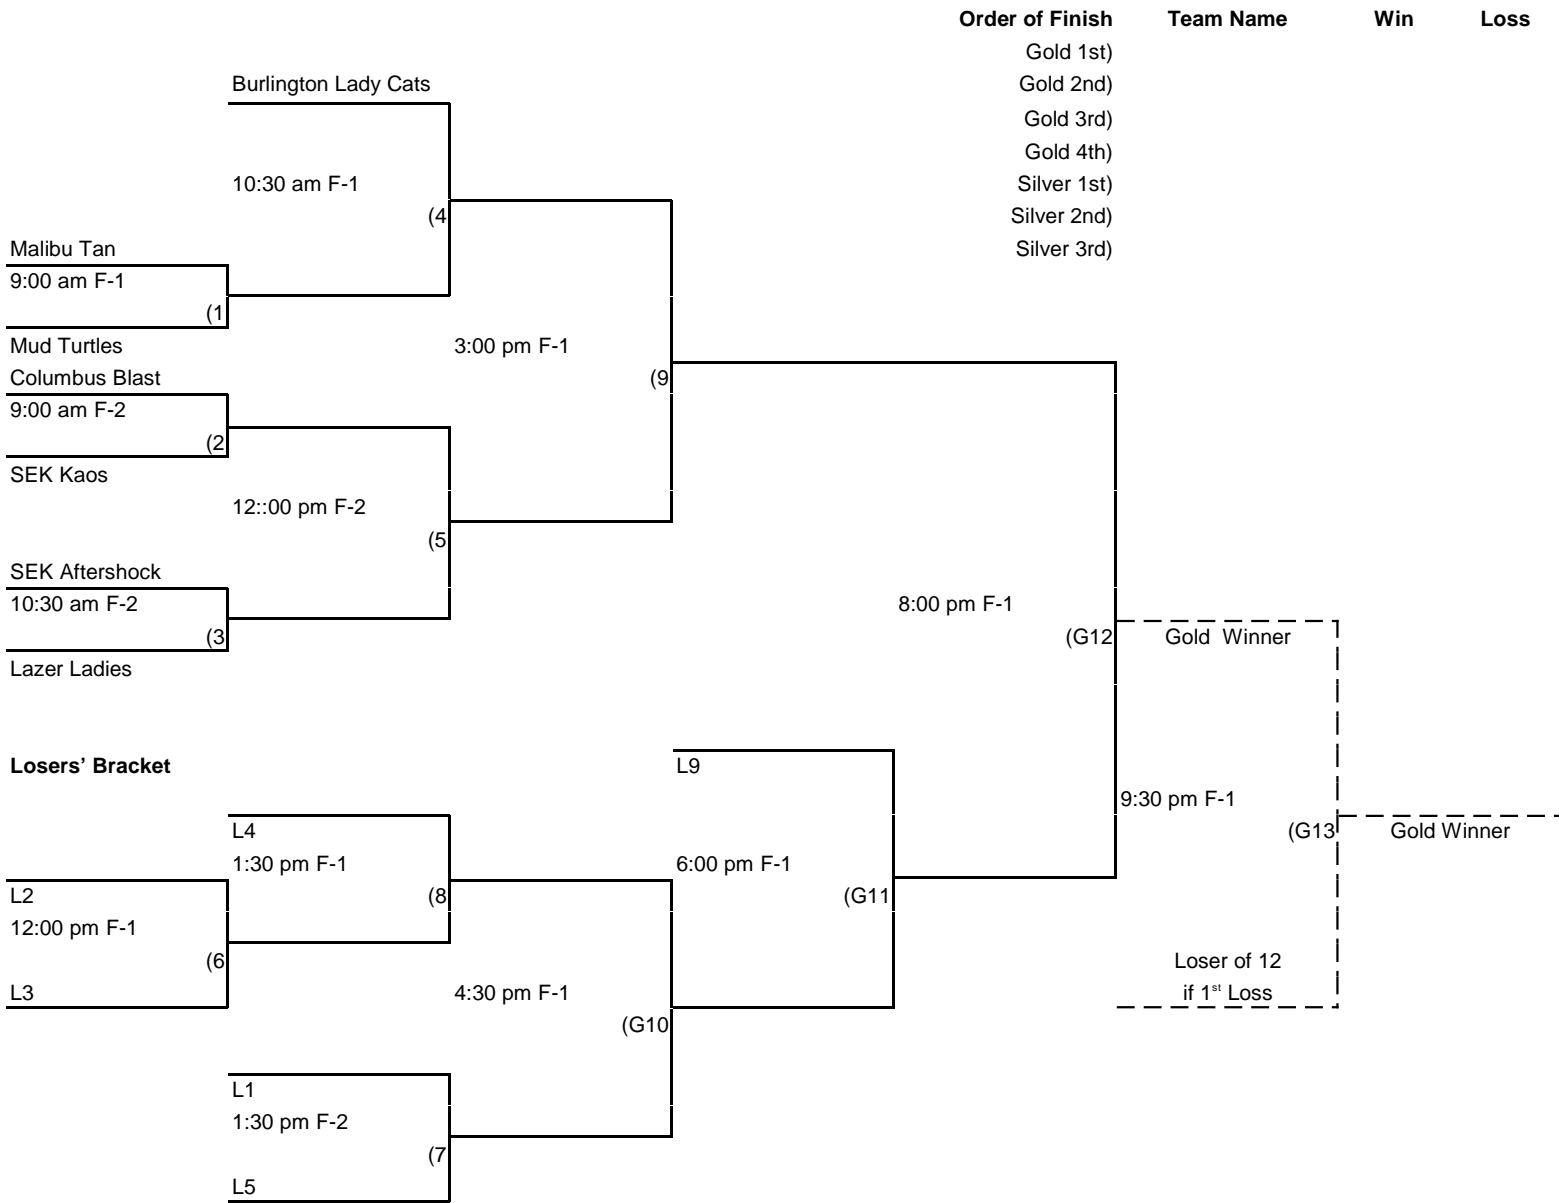

## Girls' Class C 12u Fast Pitch

June 26, 2010 - PSU Rouse Fields - Pittsburg KS

### 7 Team Winners' Bracket

### Single Elimination Silver Bracket