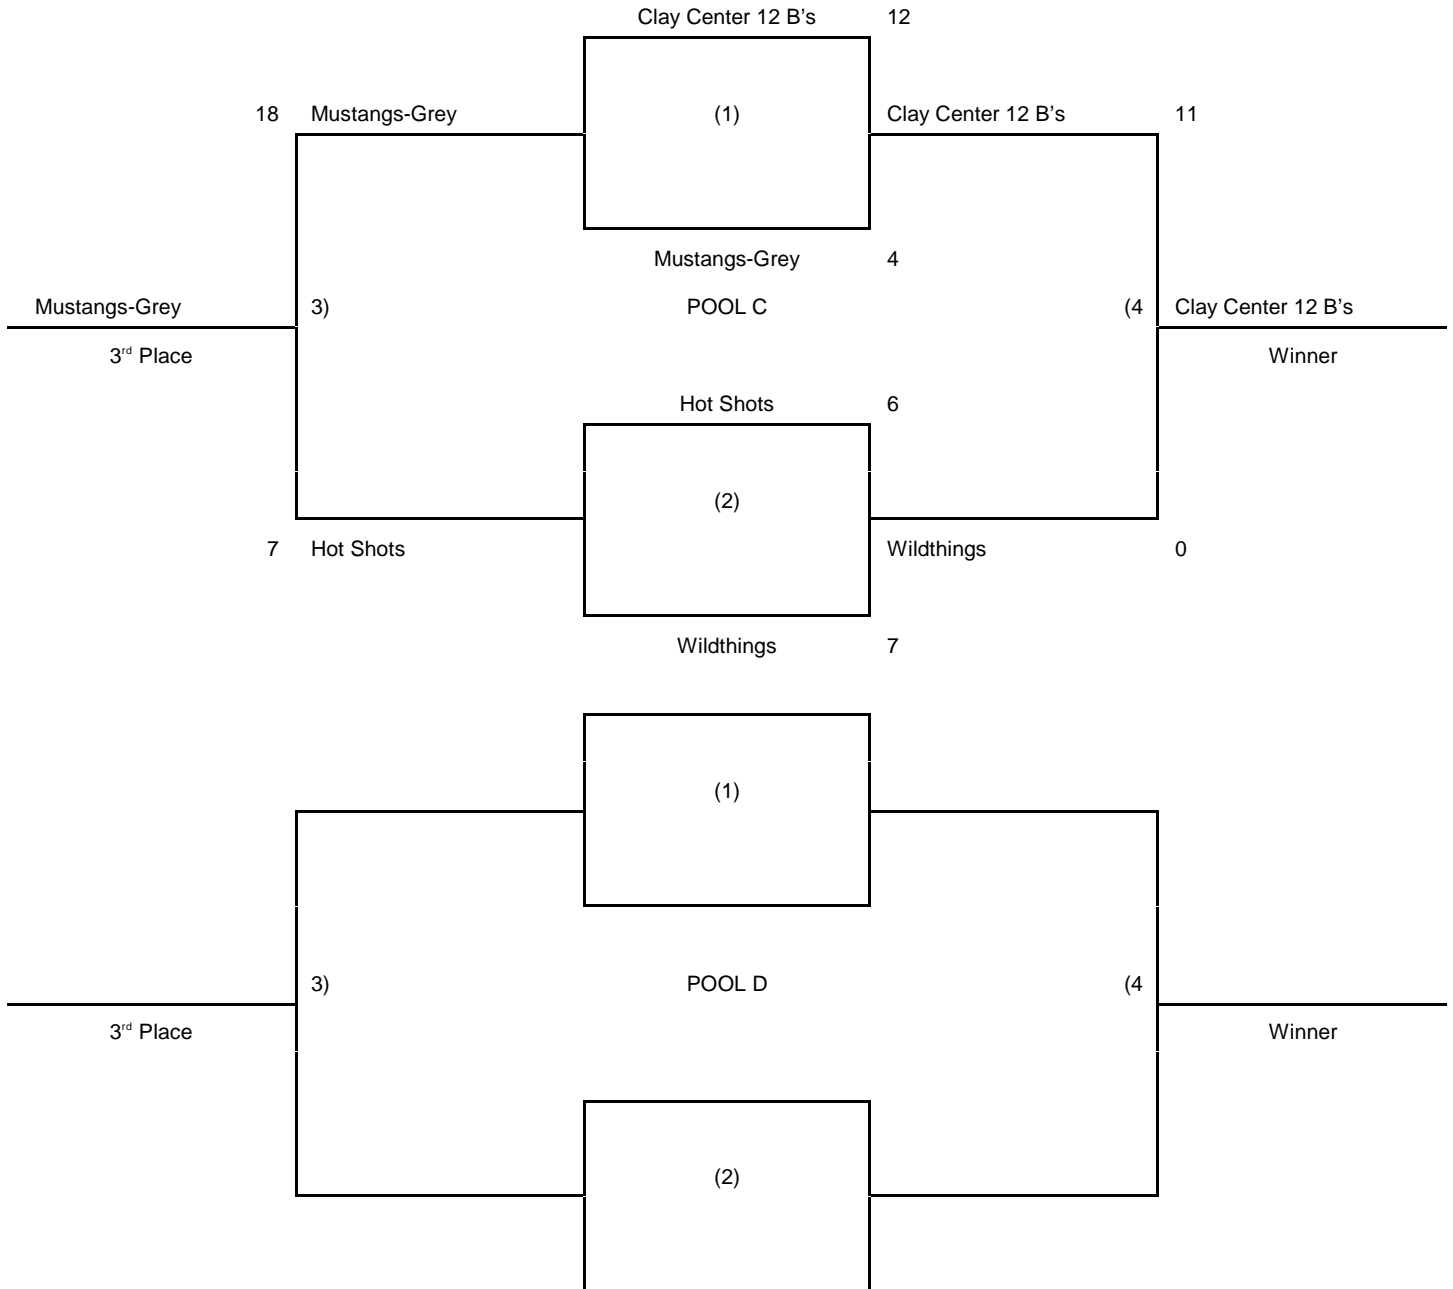

KANSAS AMATEUR SOFTBALL ASSOCIATION
Girls Class B 12U Fast Pitch 2010 State Championship
June 25- 27, 2010 - Bill Burke Park - Salina, KS

Pool Play C-D - 12 Team 4 Game

KANSAS AMATEUR SOFTBALL ASSOCIATION

Girls Class B 12U Fast Pitch 2010 State Championship

June 25- 27, 2010 - Bill Burke Park - Salina, KS

Winner's Bracket - 12 Team 4 Game

Losers' Bracket