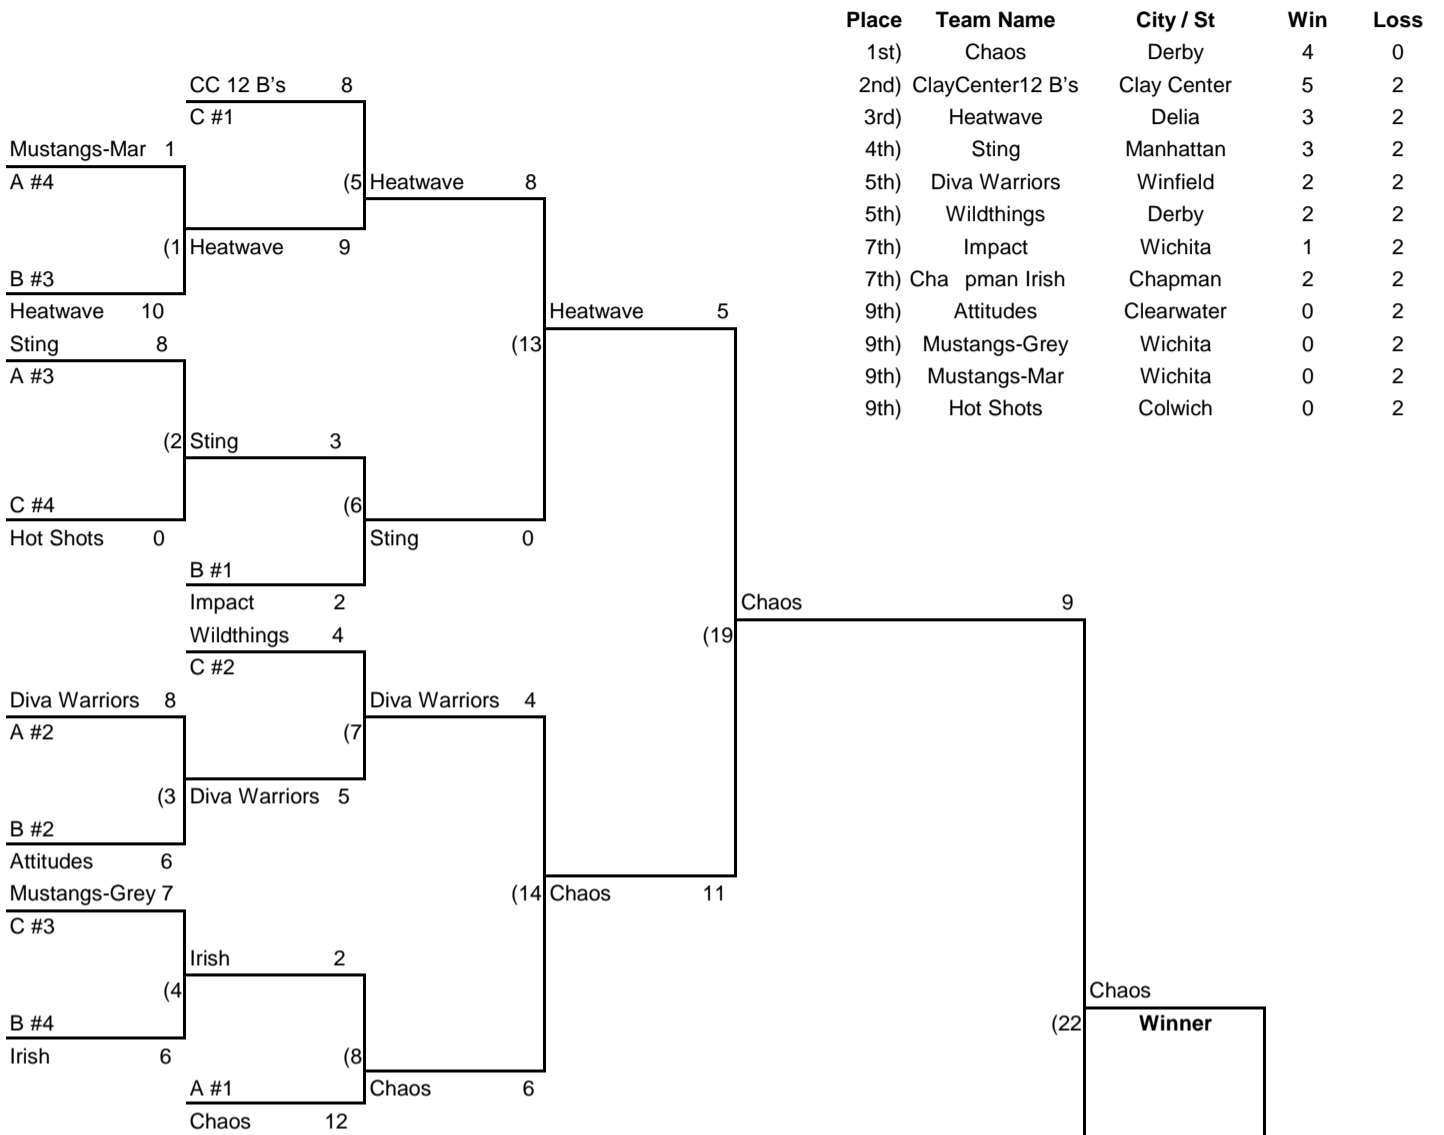

KANSAS AMATEUR SOFTBALL ASSOCIATION
Girls Class B 12U Fast Pitch 2010 State Championship
June 25- 27, 2010 - Bill Burke Park - Salina, KS

Pool Play C-D - 12 Team 4 Game

KANSAS AMATEUR SOFTBALL ASSOCIATION

Girls Class B 12U Fast Pitch 2010 State Championship

June 25- 27, 2010 - Bill Burke Park - Salina, KS

Winner's Bracket - 12 Team 4 Game

Losers' Bracket