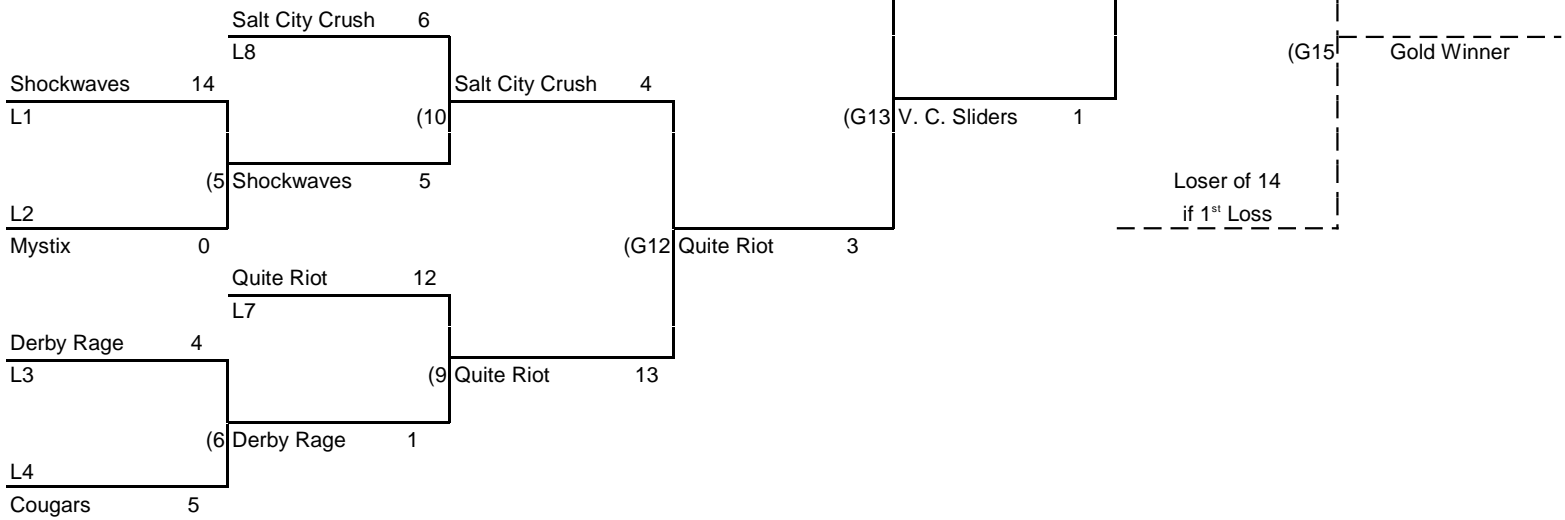

KANSAS ASA REGION 4-5 CHAMPIONSHIP

Girls' 10u Class C Fast Pitch

June 19-20, 2010 - Broadway Sports Complex - Winfield KS

All games played on Field 2

8 Team Winners' Bracket

Losers' Bracket

Single Elimination Silver Bracket