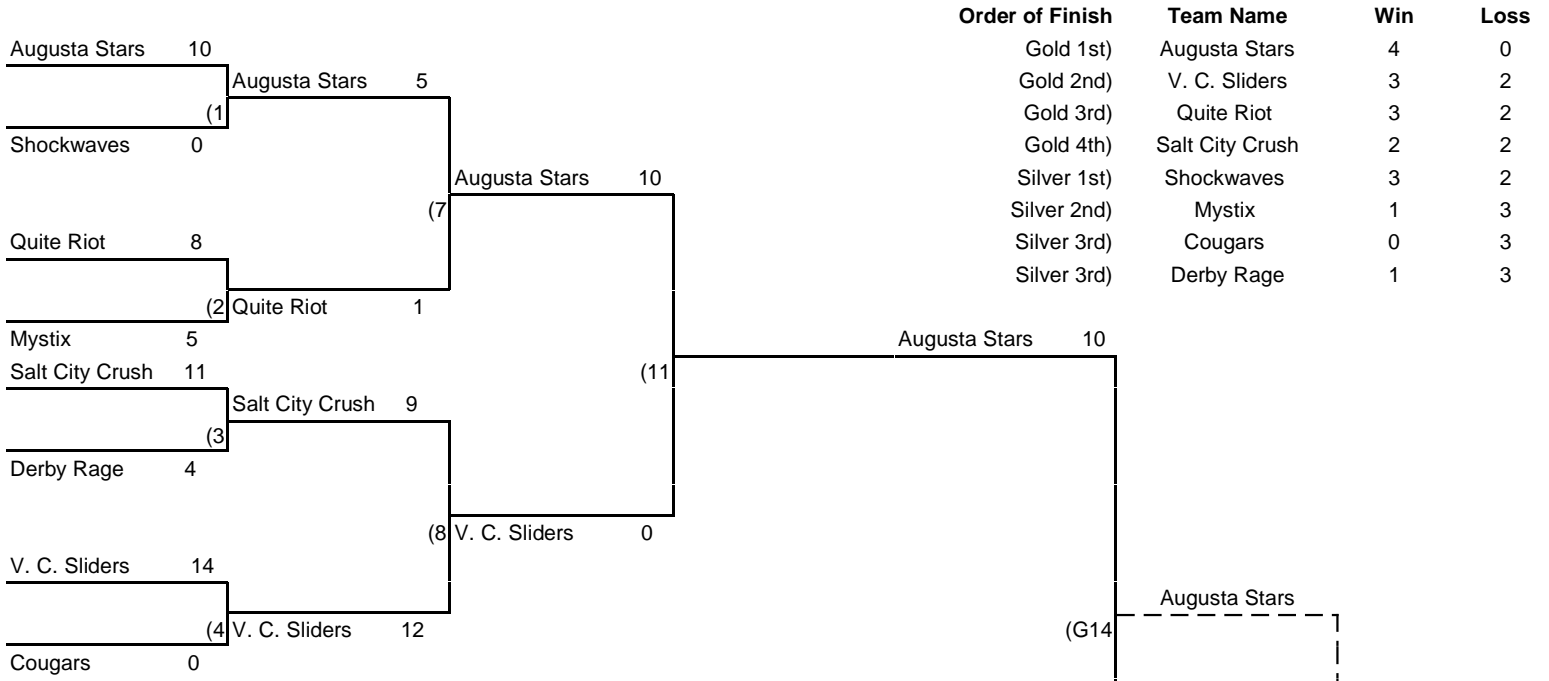

KANSAS ASA REGION 4-5 CHAMPIONSHIP

Girls' 10u Class C Fast Pitch

June 19-20, 2010 - Broadway Sports Complex - Winfield KS

All games played on Field 2

8 Team Winners' Bracket

Losers' Bracket

Single Elimination Silver Bracket