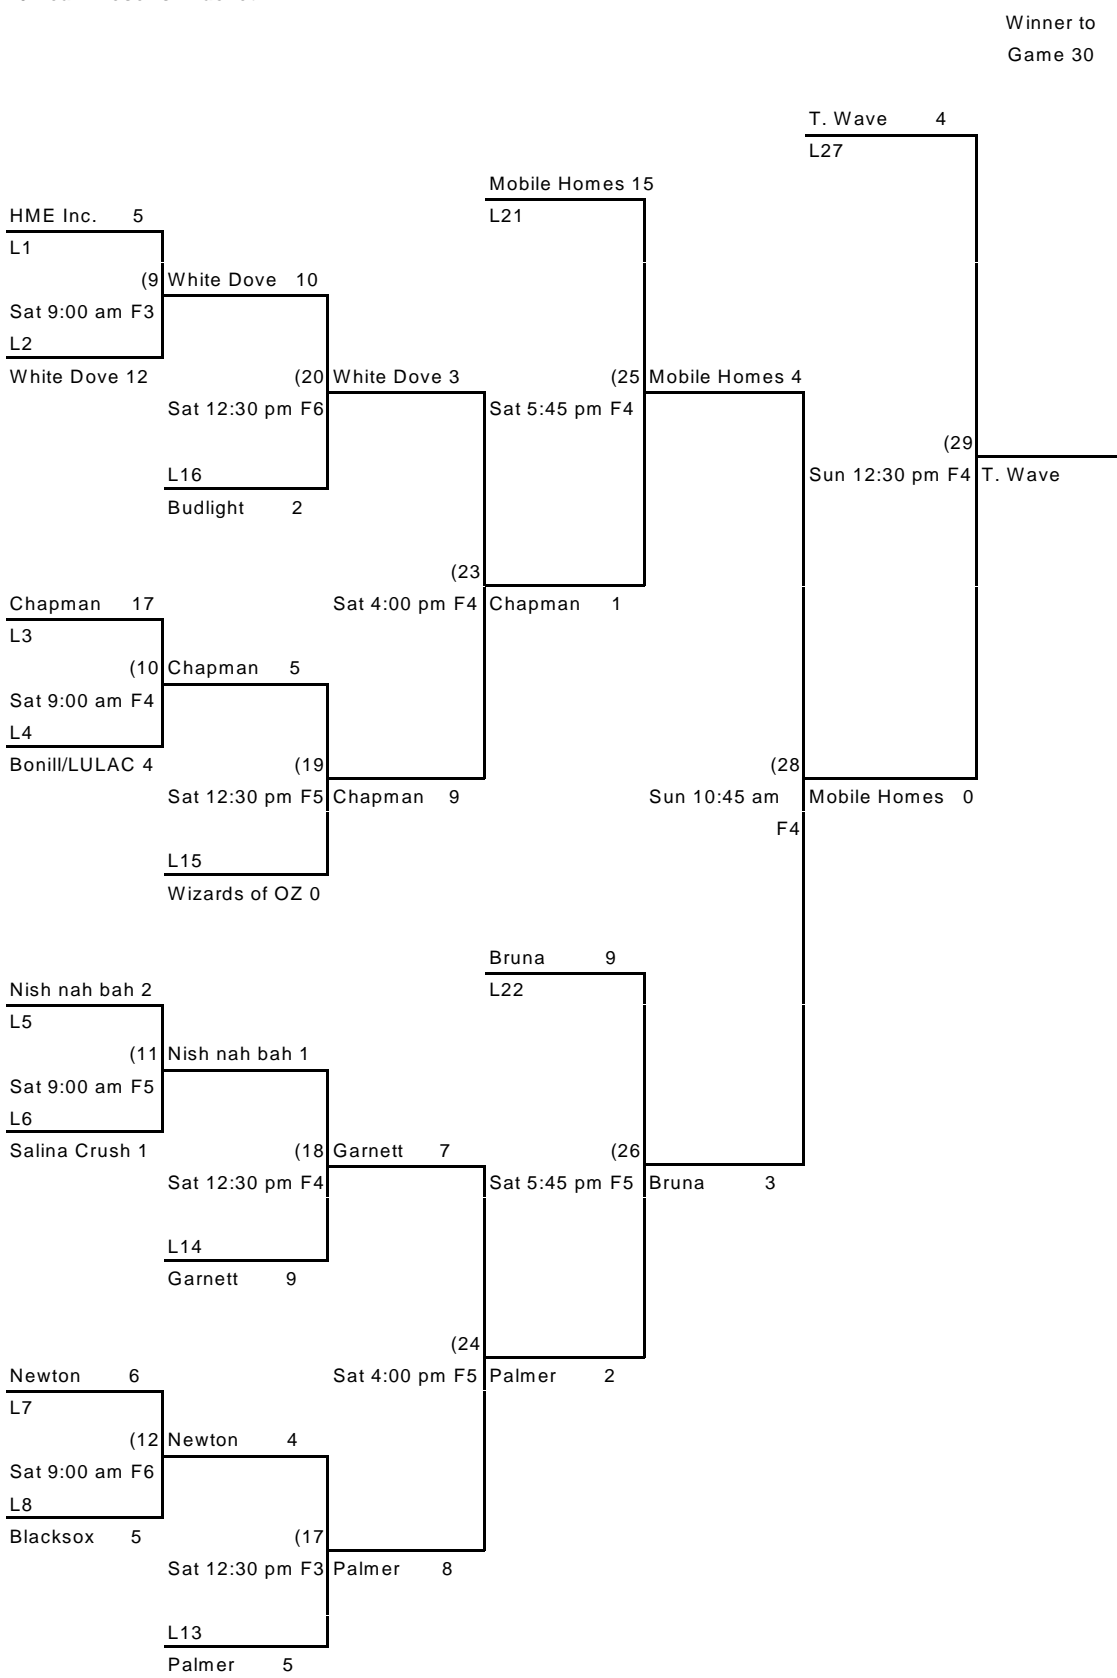

# KANSAS ASA STATE CHAMPIONSHIP

Men's Class C State Championship - July 24-26, 2009 - Bill Burke Park - Salina KS

Check-in one hour before first game under the shelter north of the concession stand.  
Time limit: 90 minutes. Run Rule: 15 after 3, 12 after 4, & 7 after 5.

## 16 Team Winners' Bracket

## 16 Team Loser's Bracket