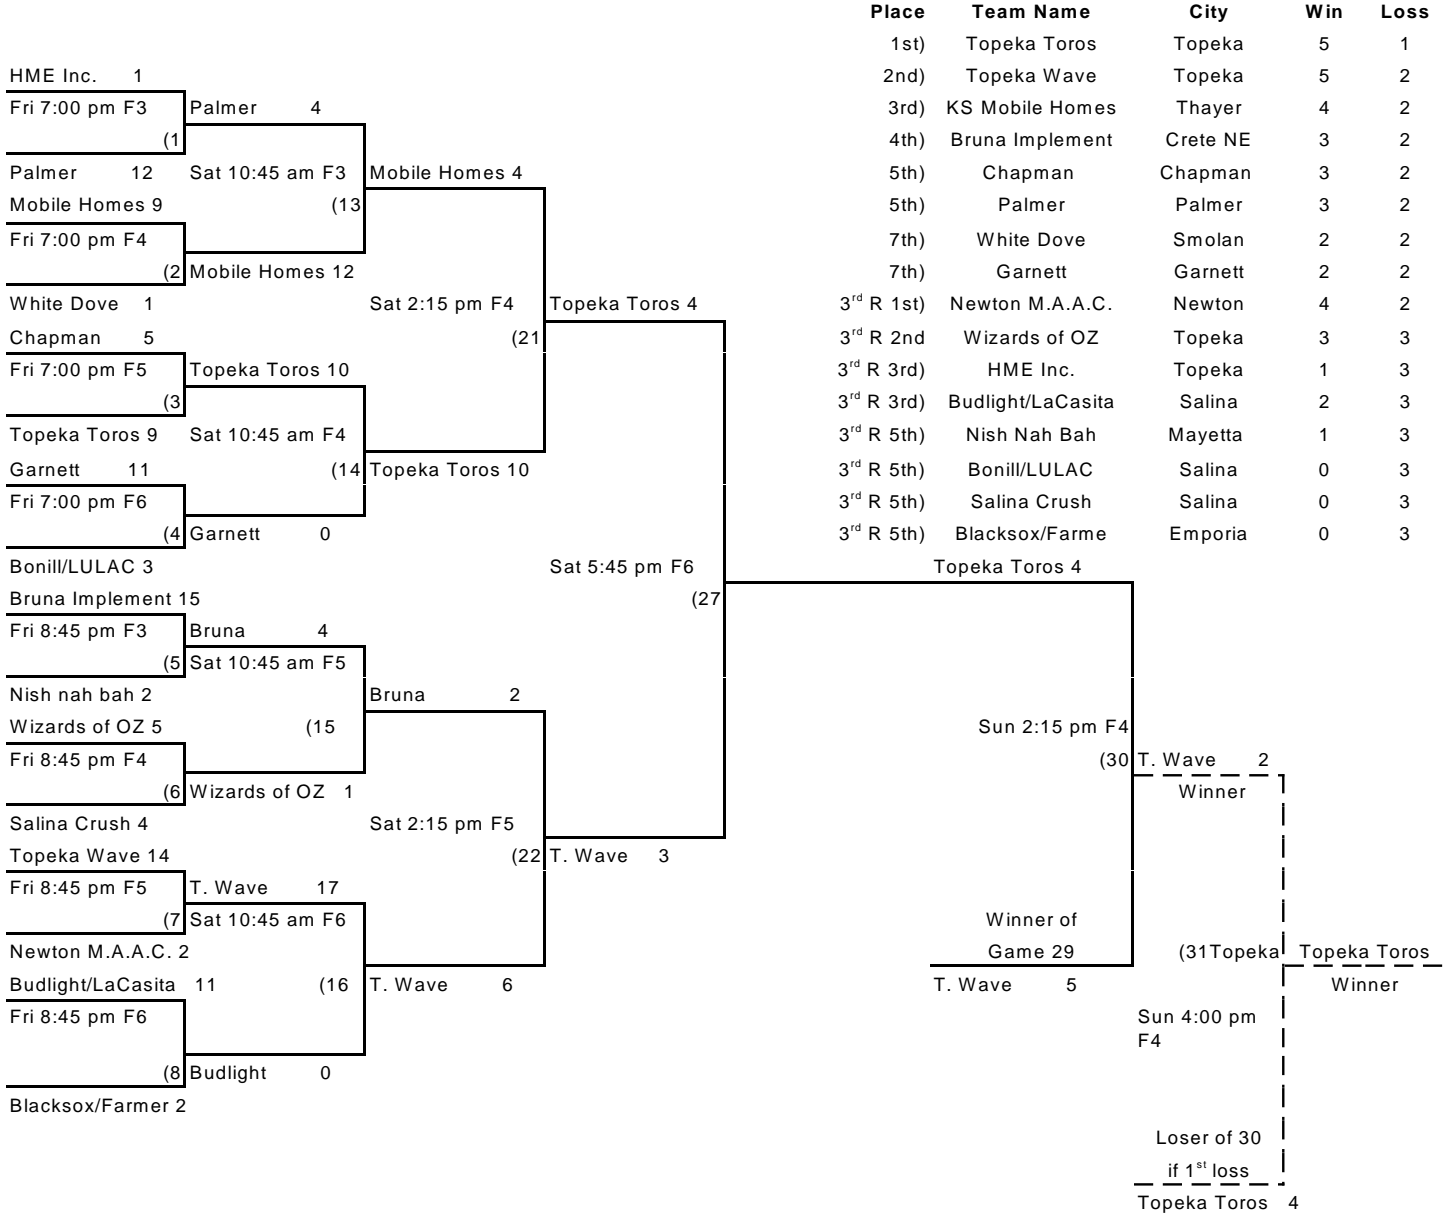

# KANSAS ASA STATE CHAMPIONSHIP

Men's Class C State Championship - July 24-26, 2009 - Bill Burke Park - Salina KS

Check-in one hour before first game under the shelter north of the concession stand.  
Time limit: 90 minutes. Run Rule: 15 after 3, 12 after 4, & 7 after 5.

## 16 Team Winners' Bracket

## 16 Team Loser's Bracket

## Eight Team Single Elimination Third Round