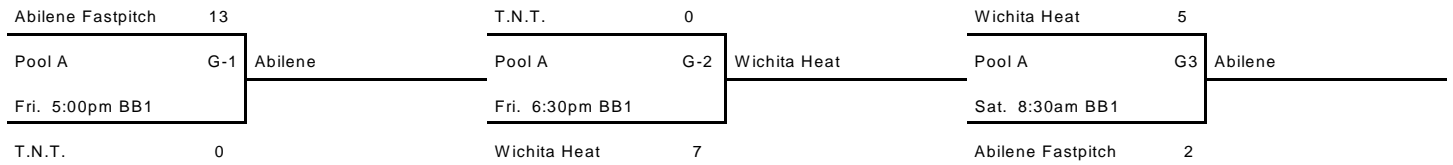

KANSAS AMATEUR SOFTBALL ASSOCIATION
Girls' Class B 16u Fast Pitch State Championship
June 26-28, 2009 - Salina KS

Pool A

Pool B

Pool C