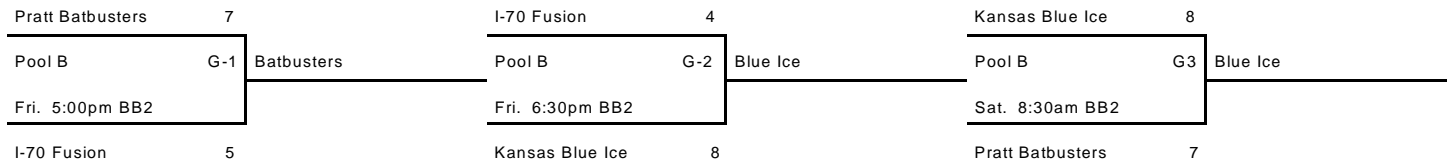

KANSAS AMATEUR SOFTBALL ASSOCIATION
Girls' Class B 16u Fast Pitch State Championship
June 26-28, 2009 - Salina KS

Pool A

Pool B

Pool C