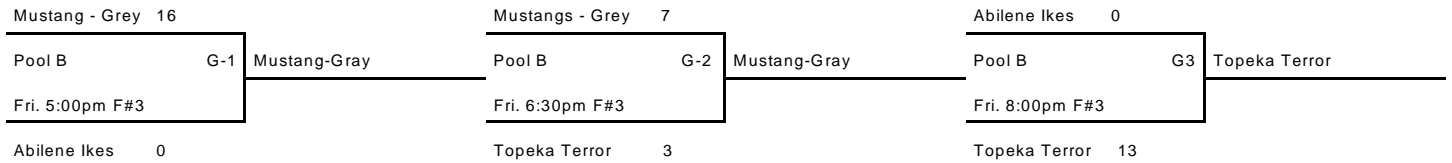

KANSAS AMATEUR SOFTBALL ASSOCIATION
Girls' Class B 12u Fast Pitch State Championship
June 26-28, 2009 - Wichita KS

Pool D

Pool C

Pool B

Pool A

KANSAS AMATEUR SOFTBALL ASSOCIATION

Girls' Class B 12u Fast Pitch State Championship

June 26-28, 2009 - Salina KS

13 Team Double Elimination - Winners Bracket

KANSAS AMATEUR SOFTBALL ASSOCIATION

Girls' Class B 12u Fast Pitch State Championship

June 26-28, 2009 - Salina KS

13 Team Double Elimination - Losers Bracket