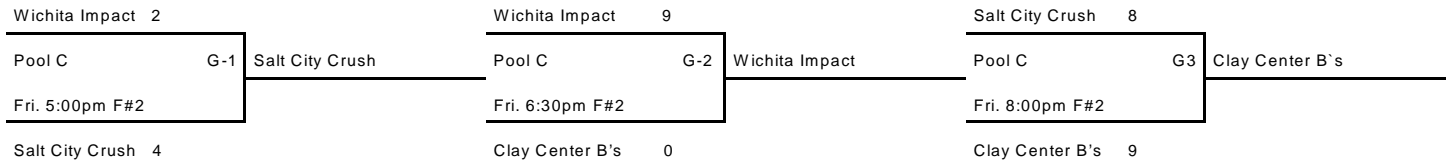

KANSAS AMATEUR SOFTBALL ASSOCIATION
Girls' Class B 12u Fast Pitch State Championship
June 26-28, 2009 - Wichita KS

Pool D

Pool C

Pool B

Pool A

KANSAS AMATEUR SOFTBALL ASSOCIATION

Girls' Class B 12u Fast Pitch State Championship

June 26-28, 2009 - Salina KS

13 Team Double Elimination - Winners Bracket

KANSAS AMATEUR SOFTBALL ASSOCIATION

Girls' Class B 12u Fast Pitch State Championship

June 26-28, 2009 - Salina KS

13 Team Double Elimination - Losers Bracket