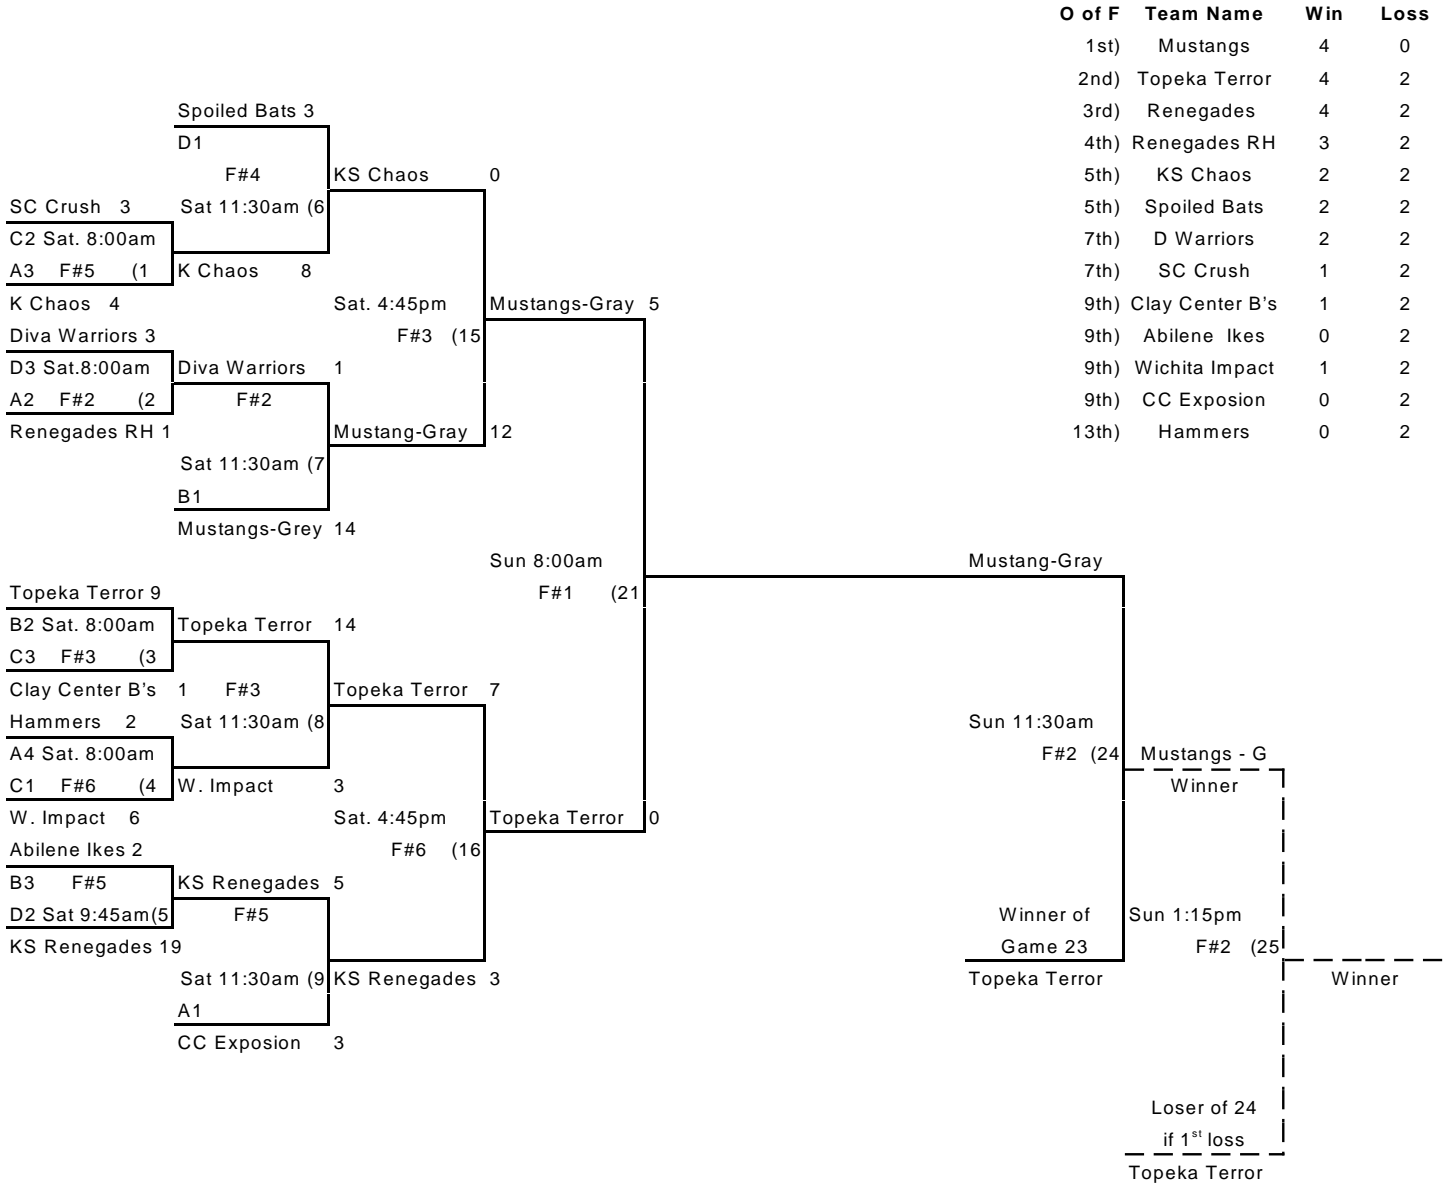

KANSAS AMATEUR SOFTBALL ASSOCIATION
Girls' Class B 12u Fast Pitch State Championship
June 26-28, 2009 - Wichita KS

Pool D

Pool C

Pool B

Pool A

KANSAS AMATEUR SOFTBALL ASSOCIATION

Girls' Class B 12u Fast Pitch State Championship

June 26-28, 2009 - Salina KS

13 Team Double Elimination - Winners Bracket

KANSAS AMATEUR SOFTBALL ASSOCIATION

Girls' Class B 12u Fast Pitch State Championship

June 26-28, 2009 - Salina KS

13 Team Double Elimination - Losers Bracket