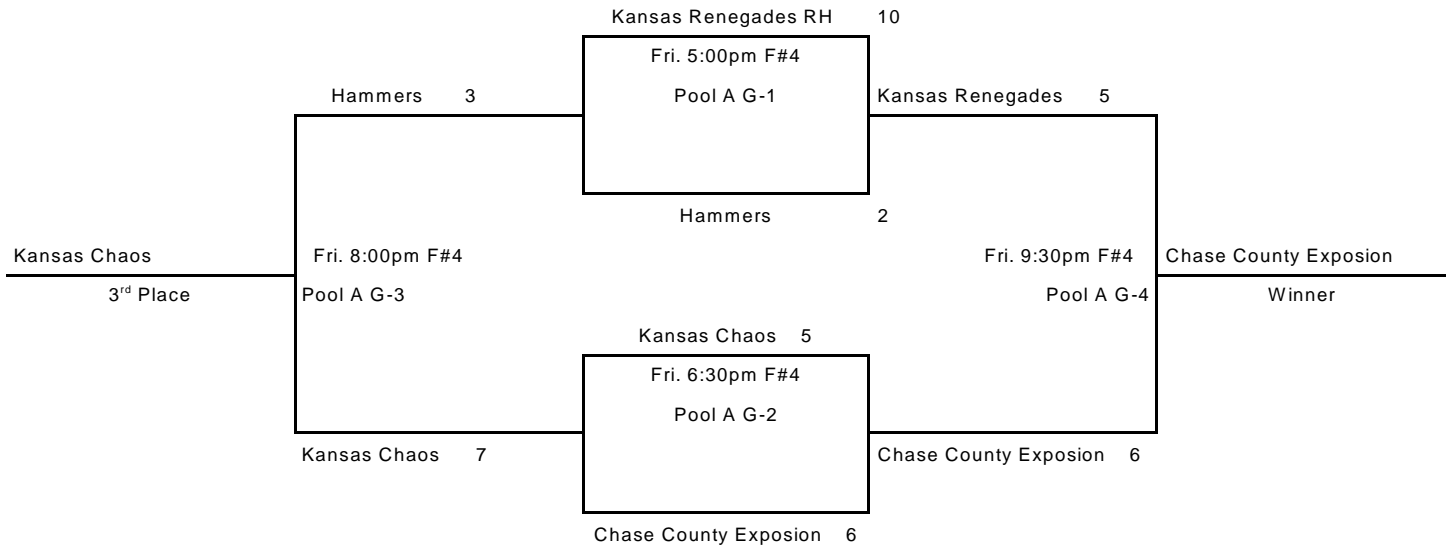

KANSAS AMATEUR SOFTBALL ASSOCIATION
Girls' Class B 12u Fast Pitch State Championship
June 26-28, 2009 - Wichita KS

Pool D

Pool C

Pool B

Pool A

KANSAS AMATEUR SOFTBALL ASSOCIATION

Girls' Class B 12u Fast Pitch State Championship

June 26-28, 2009 - Salina KS

13 Team Double Elimination - Winners Bracket

KANSAS AMATEUR SOFTBALL ASSOCIATION

Girls' Class B 12u Fast Pitch State Championship

June 26-28, 2009 - Salina KS

13 Team Double Elimination - Losers Bracket