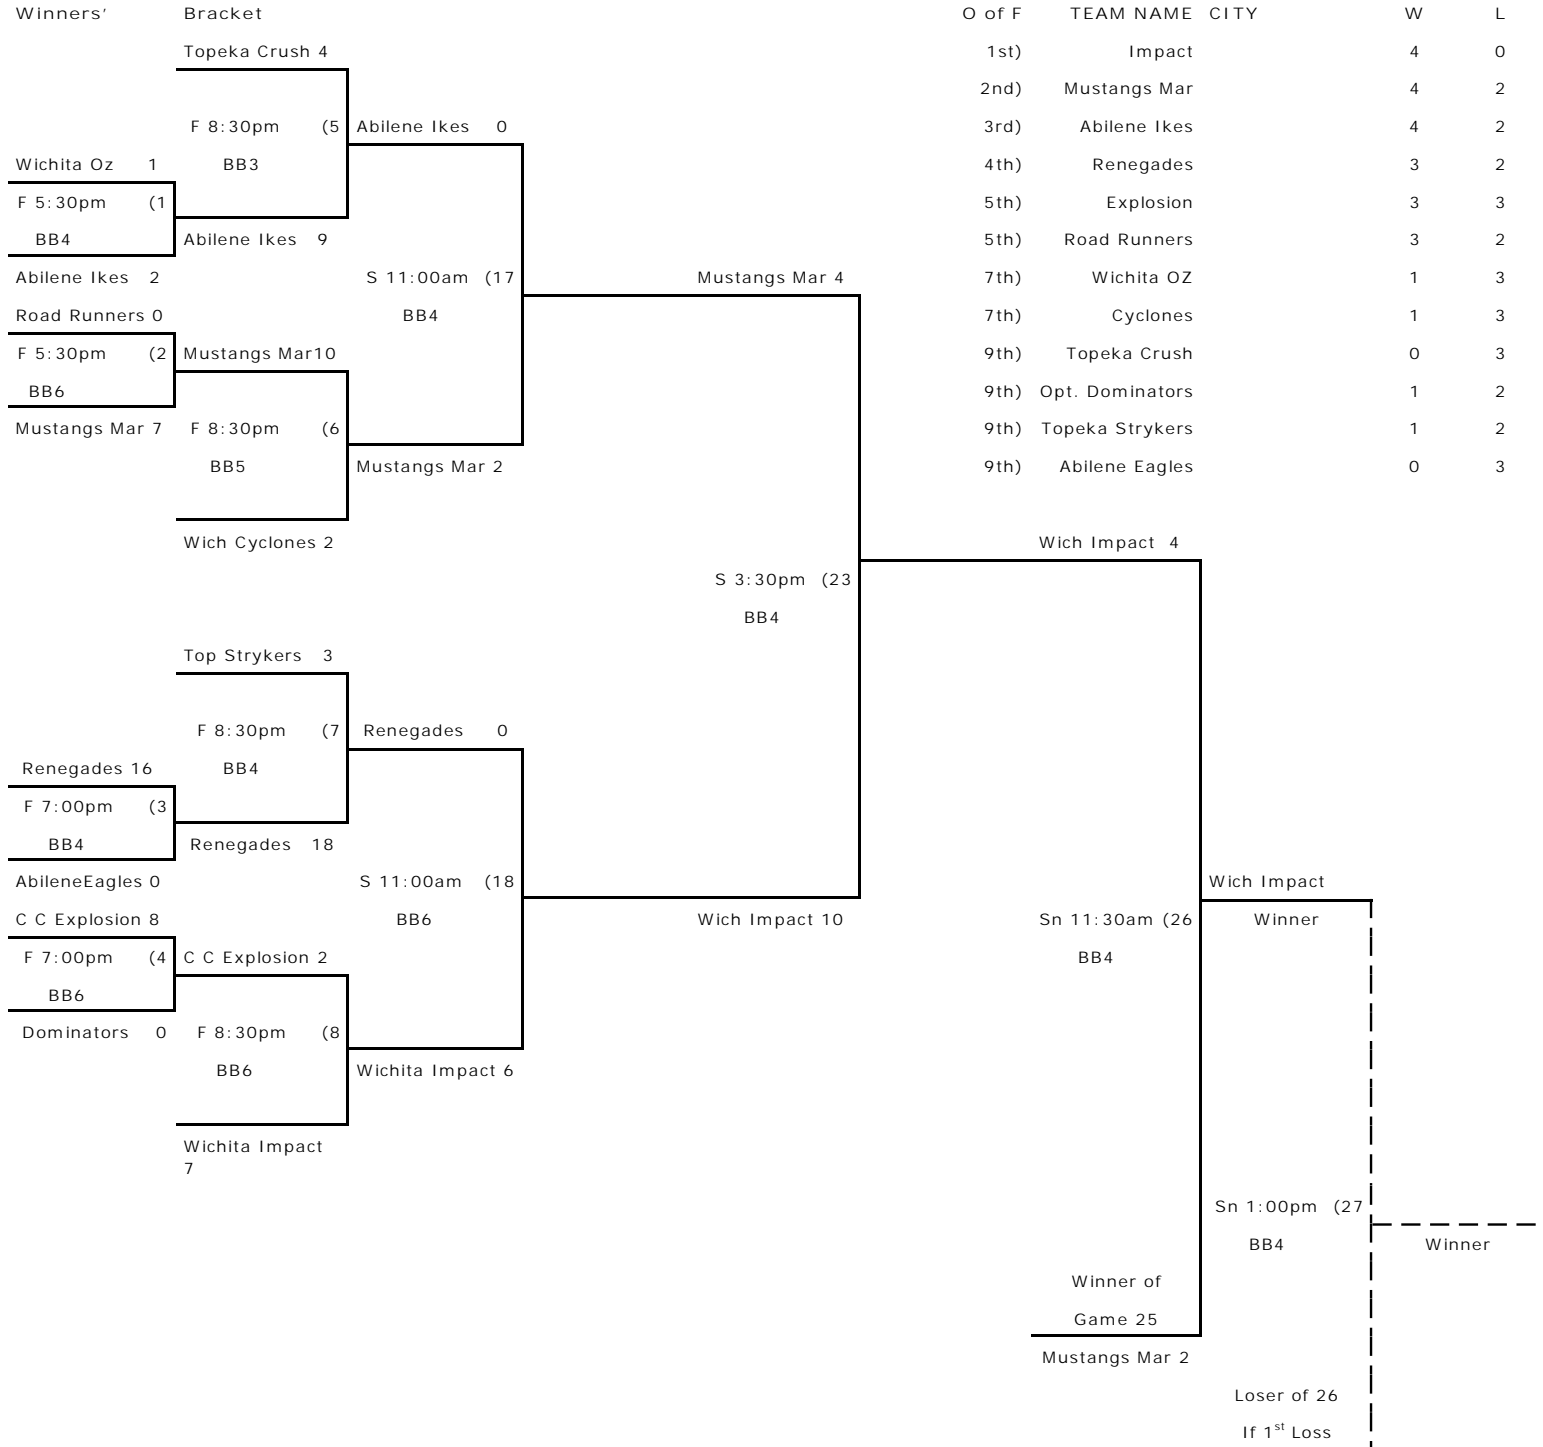

KANSAS AMATEUR SOFTBALL ASSOCIATION

Girls 12B Fast Pitch State Championship June 27-29, 2008 - Bill Burke Park - Salina KS

ASA 12 Team Three Game Format

KANSAS AMATEUR SOFTBALL ASSOCIATION

Girls 12B Fast Pitch State Championship June 27-29, 2008 - Bill Burke Park - Salina KS

ASA 12 Team 3 Game Format
Losers' Bracket