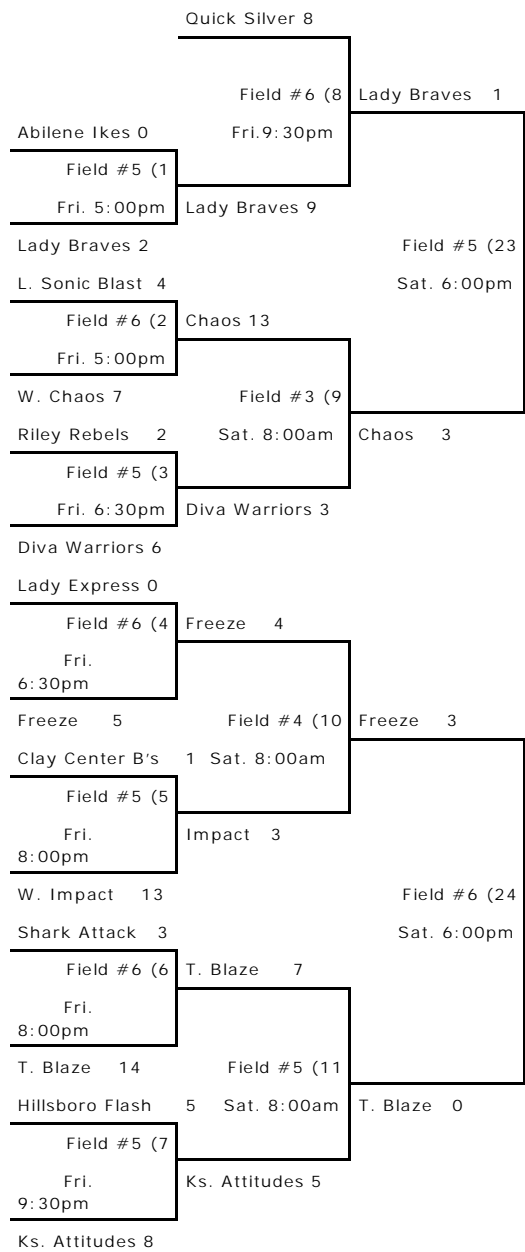

KANSAS AMATEUR SOFTBALL ASSOCIATION

10-U "C" State Silver
TWO RIVERS YOUTH CLUB
WICHITA, KS.
JULY 20-22, 2007

ASA 15 Team Three Game Format

Winners' Bracket

O of F	TEAM	NAME	CITY
1st)	Chaos	Wichita	6-1
2nd)	Freeze	Wichita	4-2
3rd)	Flash	Hillsboro	5-2
4th)	Quicksilver	Great Bend	5-2
5th)	Lady Braves	Wichita	2-2
5th)	Blaze	Topepa	2-2
7th)	Ikes	Abilene	3-2
7th)	Sonic Blast	Lyons	3-2
9th)	Ks. Attitudes	Clearwater	1-2
9th)	Impact	Wichita	1-2
9th)	Diva Warriors	Winfield	1-2
13th)	Lady Express	McPherson	0-3
13th)	Clay Center B's	Clay Center	0-3
13th)	Rebels	Riley	0-3
13th)	Shark Attack	Junction City	0-3

KANSAS AMATEUR SOFTBALL ASSOCIATION

ASA 15 Team 3 Game Format

Losers' Bracket