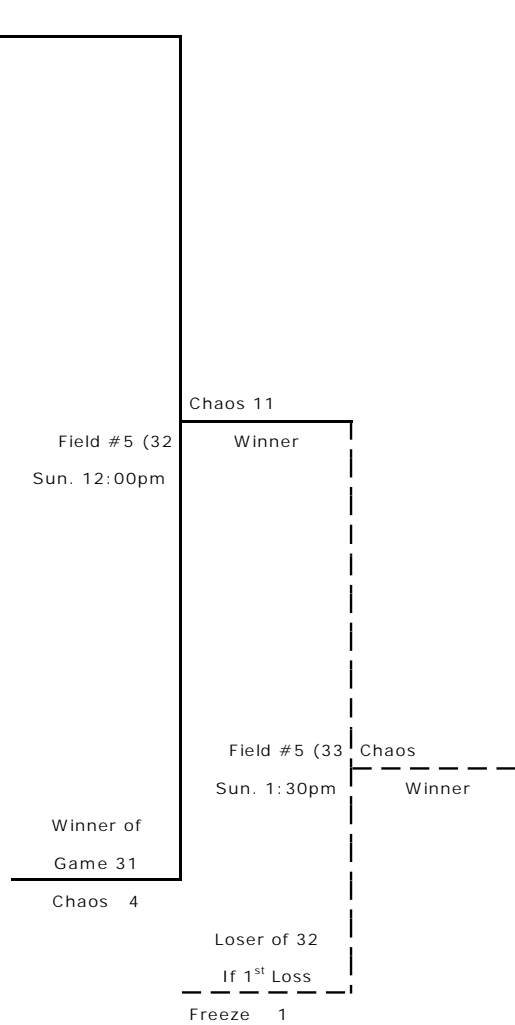

KANSAS AMATEUR SOFTBALL ASSOCIATION

10-U "C" State Silver
TWO RIVERS YOUTH CLUB
WICHITA, KS.
JULY 20-22, 2007

ASA 15 Team Three Game Format

Winners' Bracket

O of F	TEAM	NAME	CITY
1st)	Chaos	Wichita	6-1
2nd)	Freeze	Wichita	4-2
3rd)	Flash	Hillsboro	5-2
4th)	Quicksilver	Great Bend	5-2
5th)	Lady Braves	Wichita	2-2
5th)	Blaze	Topepa	2-2
7th)	Ikes	Abilene	3-2
7th)	Sonic Blast	Lyons	3-2
9th)	Ks. Attitudes	Clearwater	1-2
9th)	Impact	Wichita	1-2
9th)	Diva Warriors	Winfield	1-2
13th)	Lady Express	McPherson	0-3
13th)	Clay Center B's	Clay Center	0-3
13th)	Rebels	Riley	0-3
13th)	Shark Attack	Junction City	0-3

KANSAS AMATEUR SOFTBALL ASSOCIATION

ASA 15 Team 3 Game Format

Losers' Bracket