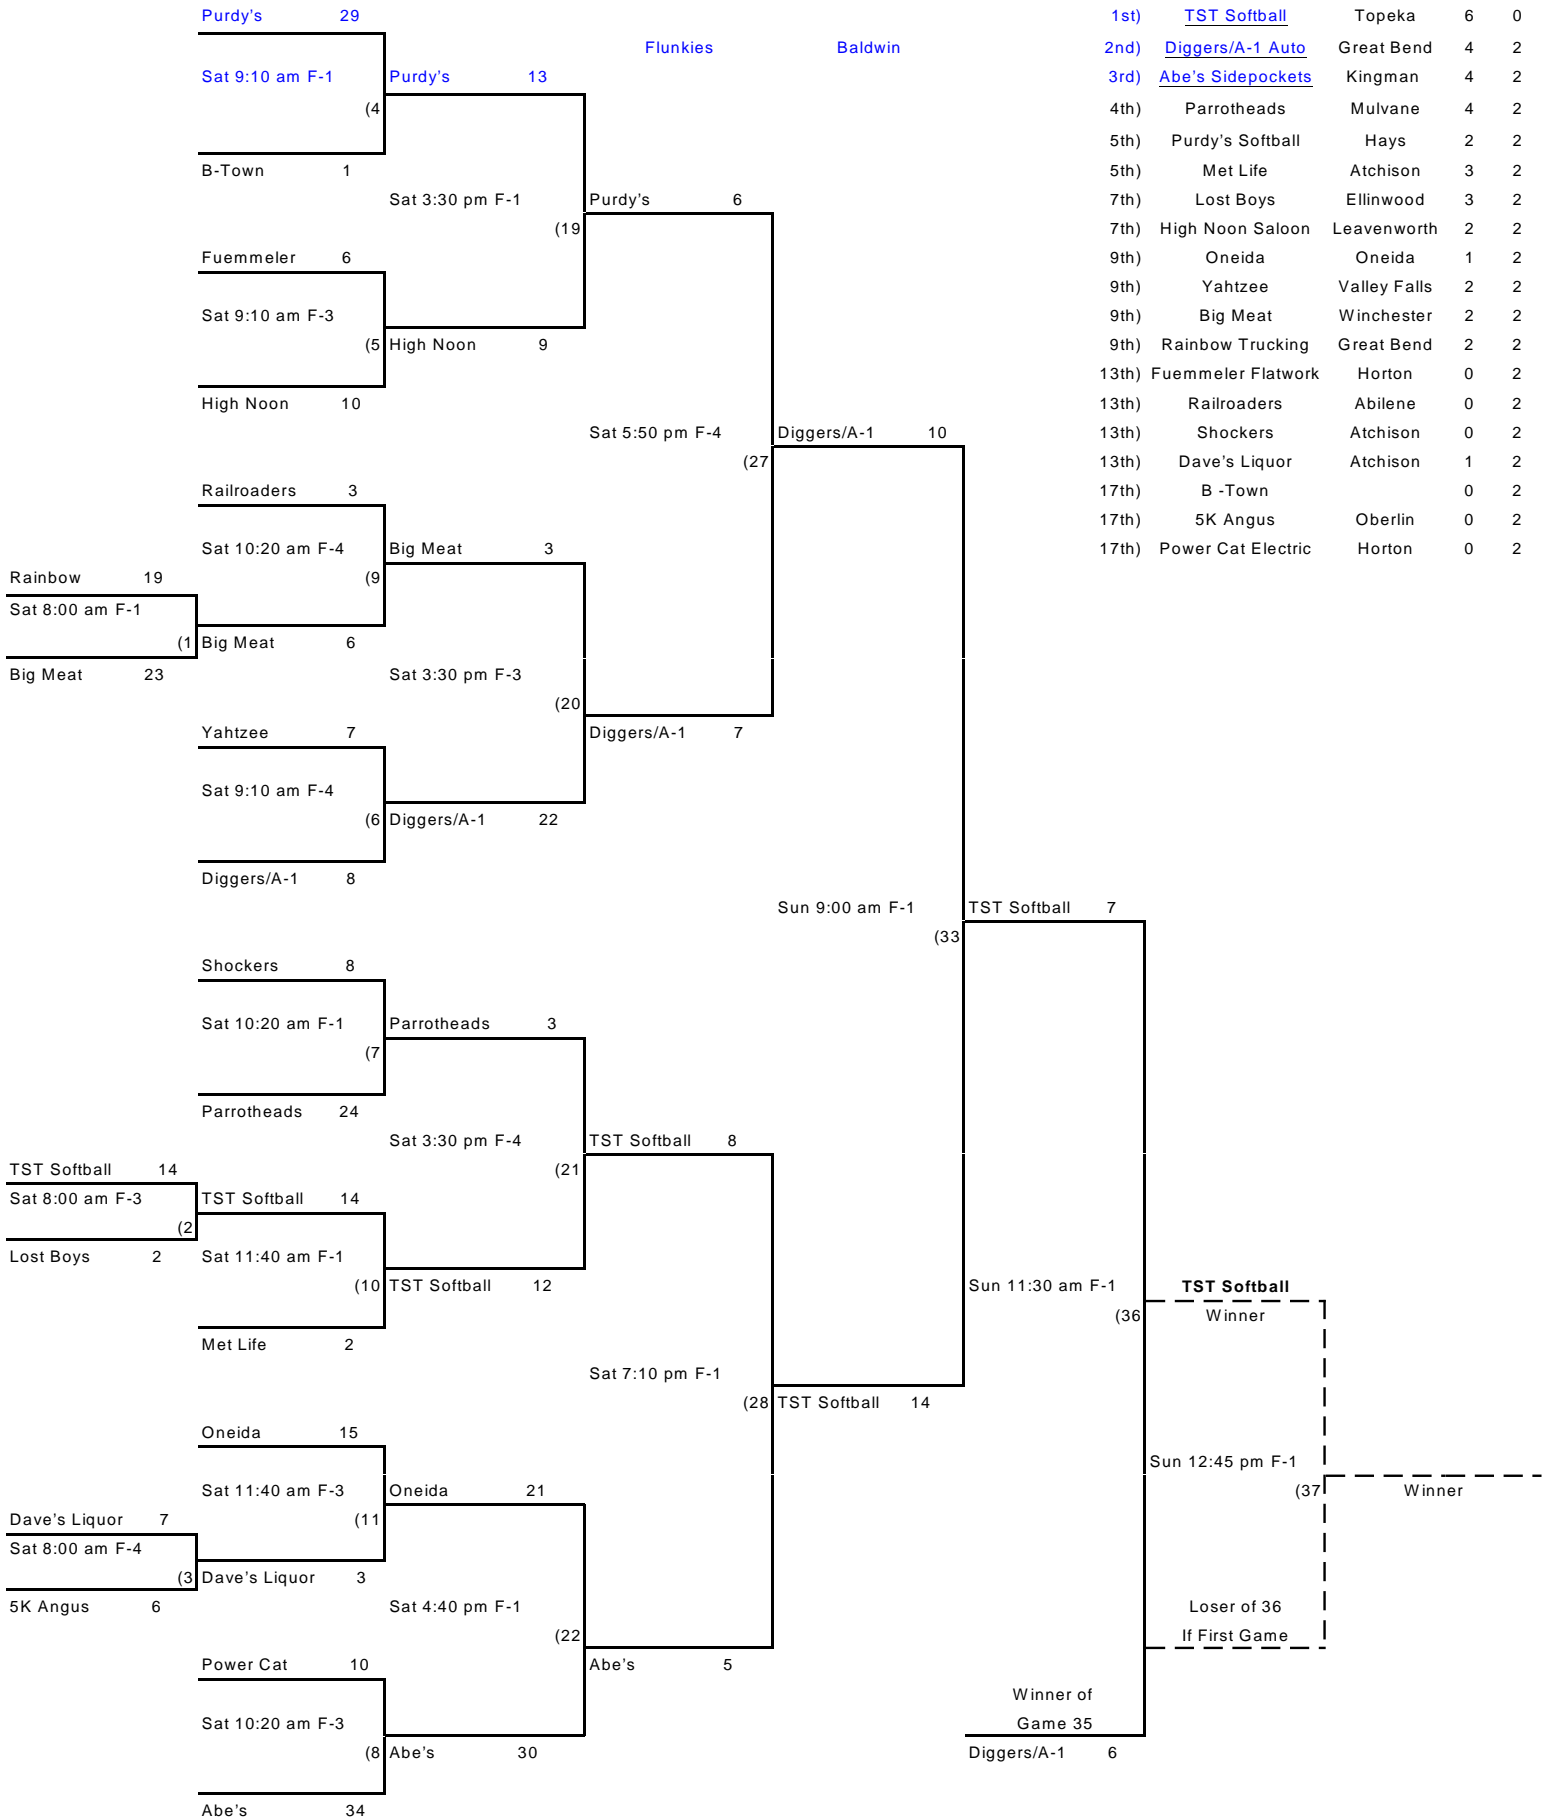

KANSAS AMATEUR SOFTBALL ASSOCIATION
 MEN'S SLOW PITCH CLASS D STATE CHAMPIONSHIP

August 5-6, 2006 - Salina, Kansas - East Crawford Recreation Area

Jim Westerhaus, Tournament Director

Most Valuable Player- [Mark Thompson](#)

19 Team Winner's Bracket

KANSAS AMATEUR SOFTBALL ASSOCIATION
MEN'S SLOW PITCH CLASS D STATE CHAMPIONSHIP
August 5-6, 2006 - Salina, Kansas - East Crawford Recreation Area
Jim Westerhaus, Tournament Director

19 Team Loser's Bracket