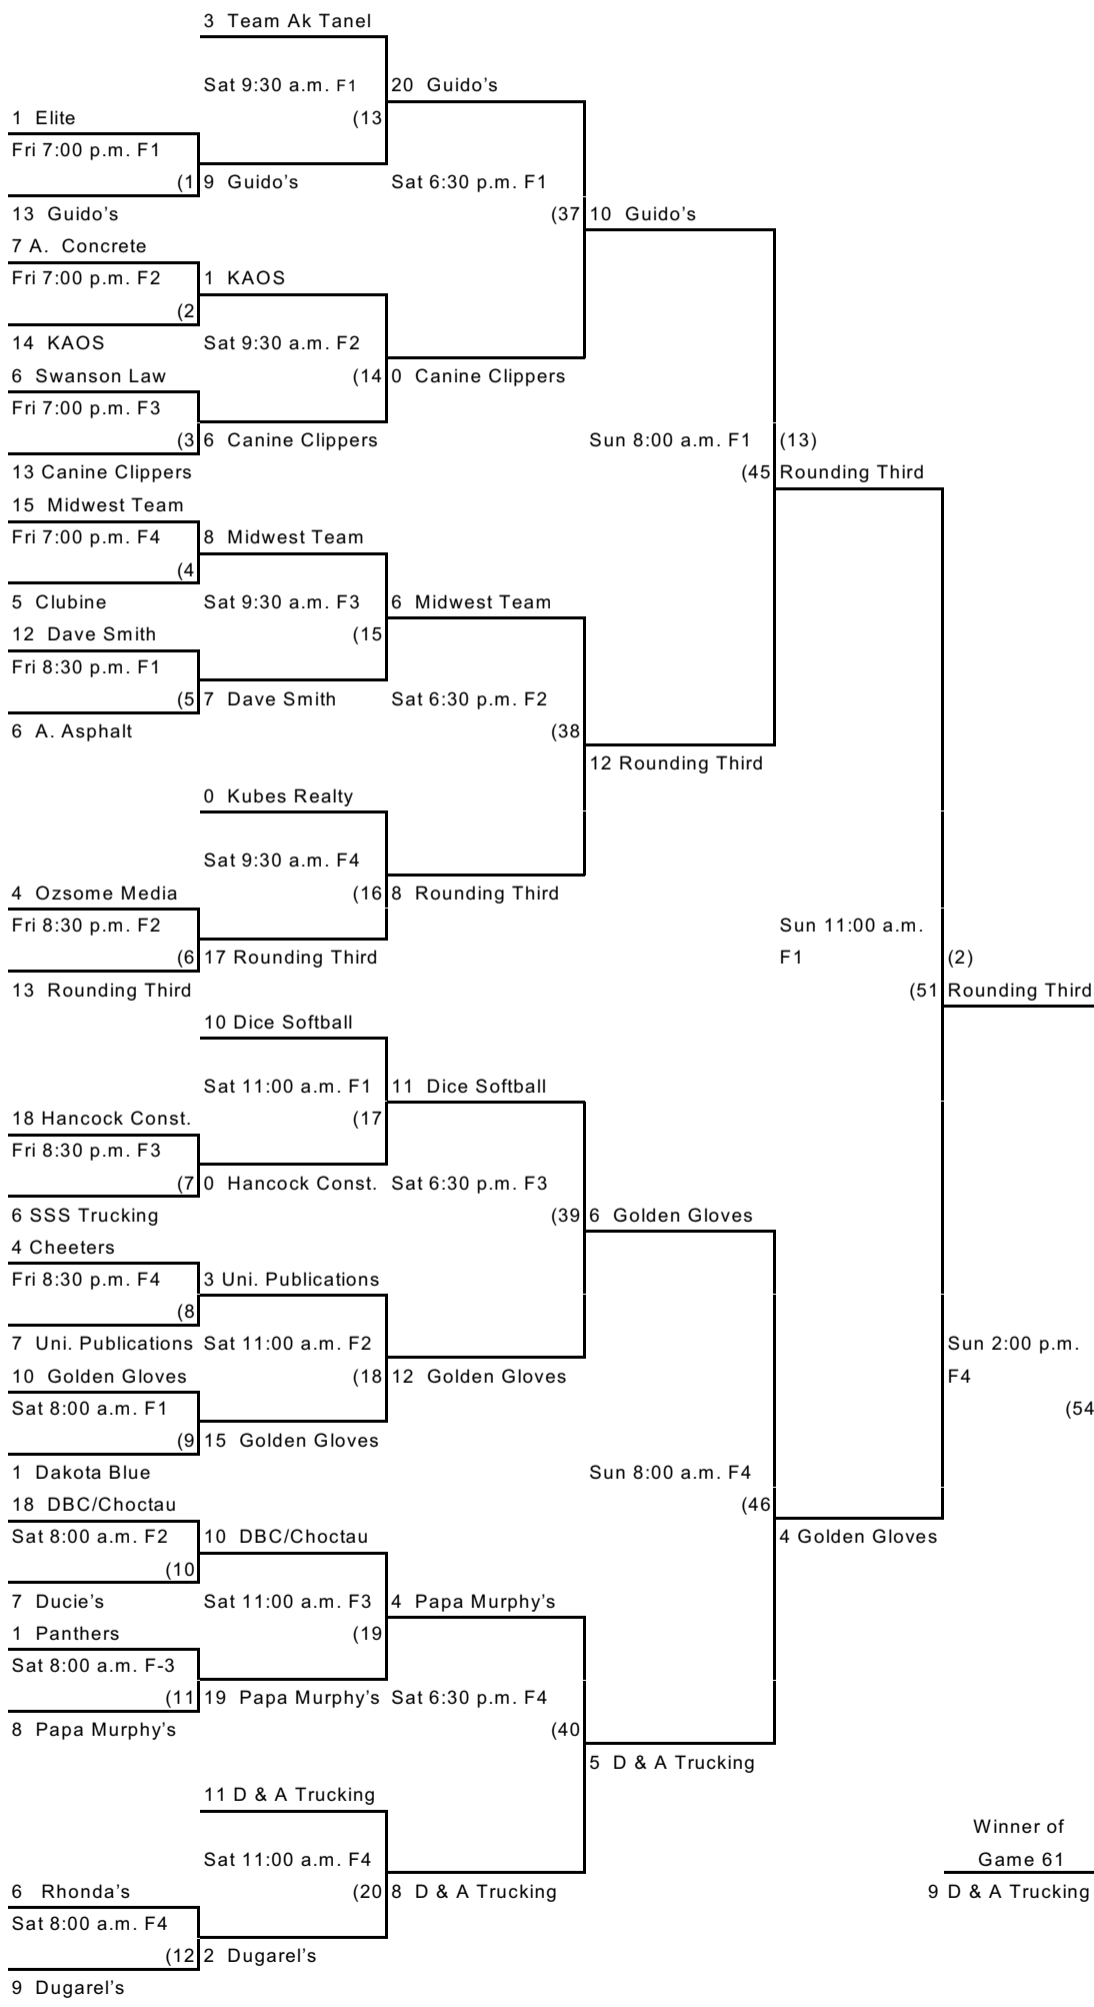

HOOTERS WOMEN'S CLASS D SLOW PITCH ASA-WEST NATIONAL CHAMPIONSHIP SEPTEMBER 2-5, 2005

RUEGER SOFTBALL COMPLEX - 2801 SW KANSAS AVE. - TOPEKA KS

Seeded Teams: Last year's third place & one host team.

28 Team Winner's Bracket

Tournament Draw Order

Region 12	
American Asphalt	Lincoln NE
American Concrete KFP	Albert KS
Canine Clippers/Tier	Jefferson MO
Clubine & Rettelle	Salina KS
D & A Trucking	Wichita KS
Dice Softball	Uarbandale IA
Ducie's	Des Moines IA
Golden Gloves	Lawrence KS
Hancock Const.	St James MO
Ozsome Media Group	Manhattan KS
Papa Murphy's	Des Moines IA
Rhonda's Bad Girls	Sioux City IA
Universal Publications	Des Moines IA
Region 11	
Dakota Blue	Sioux Falls SD
Dugarel's /Rockridge	Hastings MN
Kubes Realty	New Prague MN
Panthers	Harris MN
Swanson Law	Chaska MN
Region 6	
Cheeters	Commache OK
DBC/Choctau Casino	Coleman OK
KAOS	Muskogee OK
Midwest Team Sports	Enid OK
Region 15	
Dave Smith Motors	Past Falls ID
Guido's	Anchorage AL
Team AK Tanel	Fairbanks AL
Region 13	
Elite	Farmington NM
Triple S Trucking	Farmington NM
Region 14	
Rounding Third	Apple Valley CA